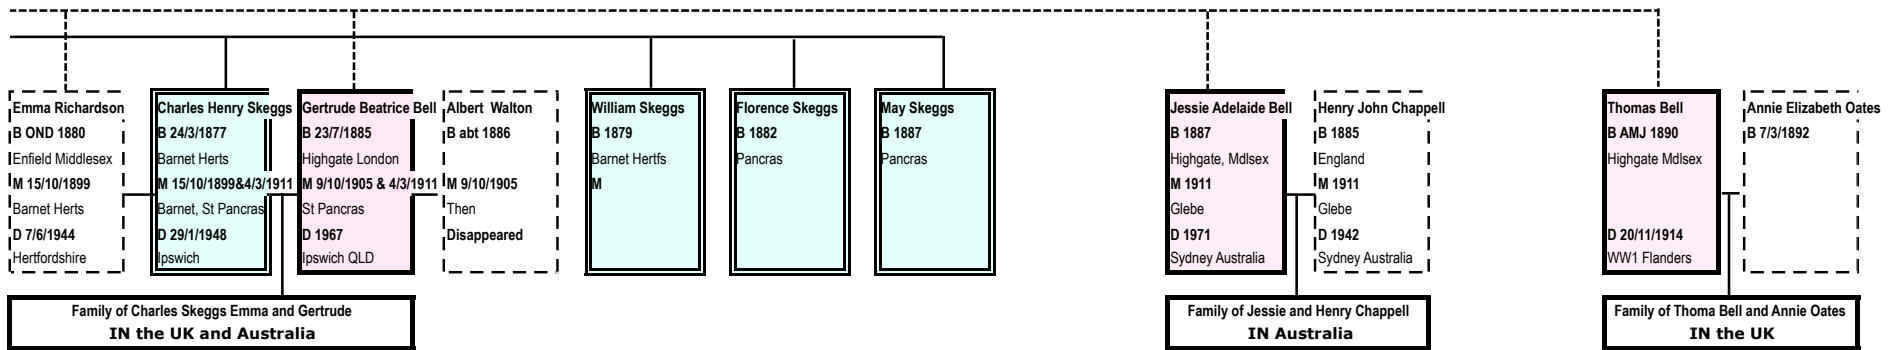

Naomi Skeggs (step) B 1869 Pancras M 1899 Islington D ??
--

Thomas H Wheeler B M 15/10/1899 Islington

Edward Gallant B 1872 Pancras D 1874 2y baby Pancras

George E Bell B AMJ 1883 Highgate Mdlsex M 1914 Glebe D 1962 Sydney Australia
--

Georgina Wilson B 1890 IFinchley, Mdlsex M 1914 Glebe D 1974 Sydney Australia
--

Family of Henry and Louisa Bell
IN THE USA

Family of Annie and John B James
IN THE UK

Family of Robert and Elizabeth Bell
IN THE UK

Family of Ralph and Dora Bell
IN THE UK

Family of George and Georgina Bell
IN Australia

Tree Henry Bell 3

Henry Bell B 7/6/1876 Highgate MdIsex M 31/5/1903 Faulklans D 1947 Detroit, USA	 Jessie Louisa Clifton B 1882 M 31/5/1903 Faulklans Islands D 1937 USA
--	---