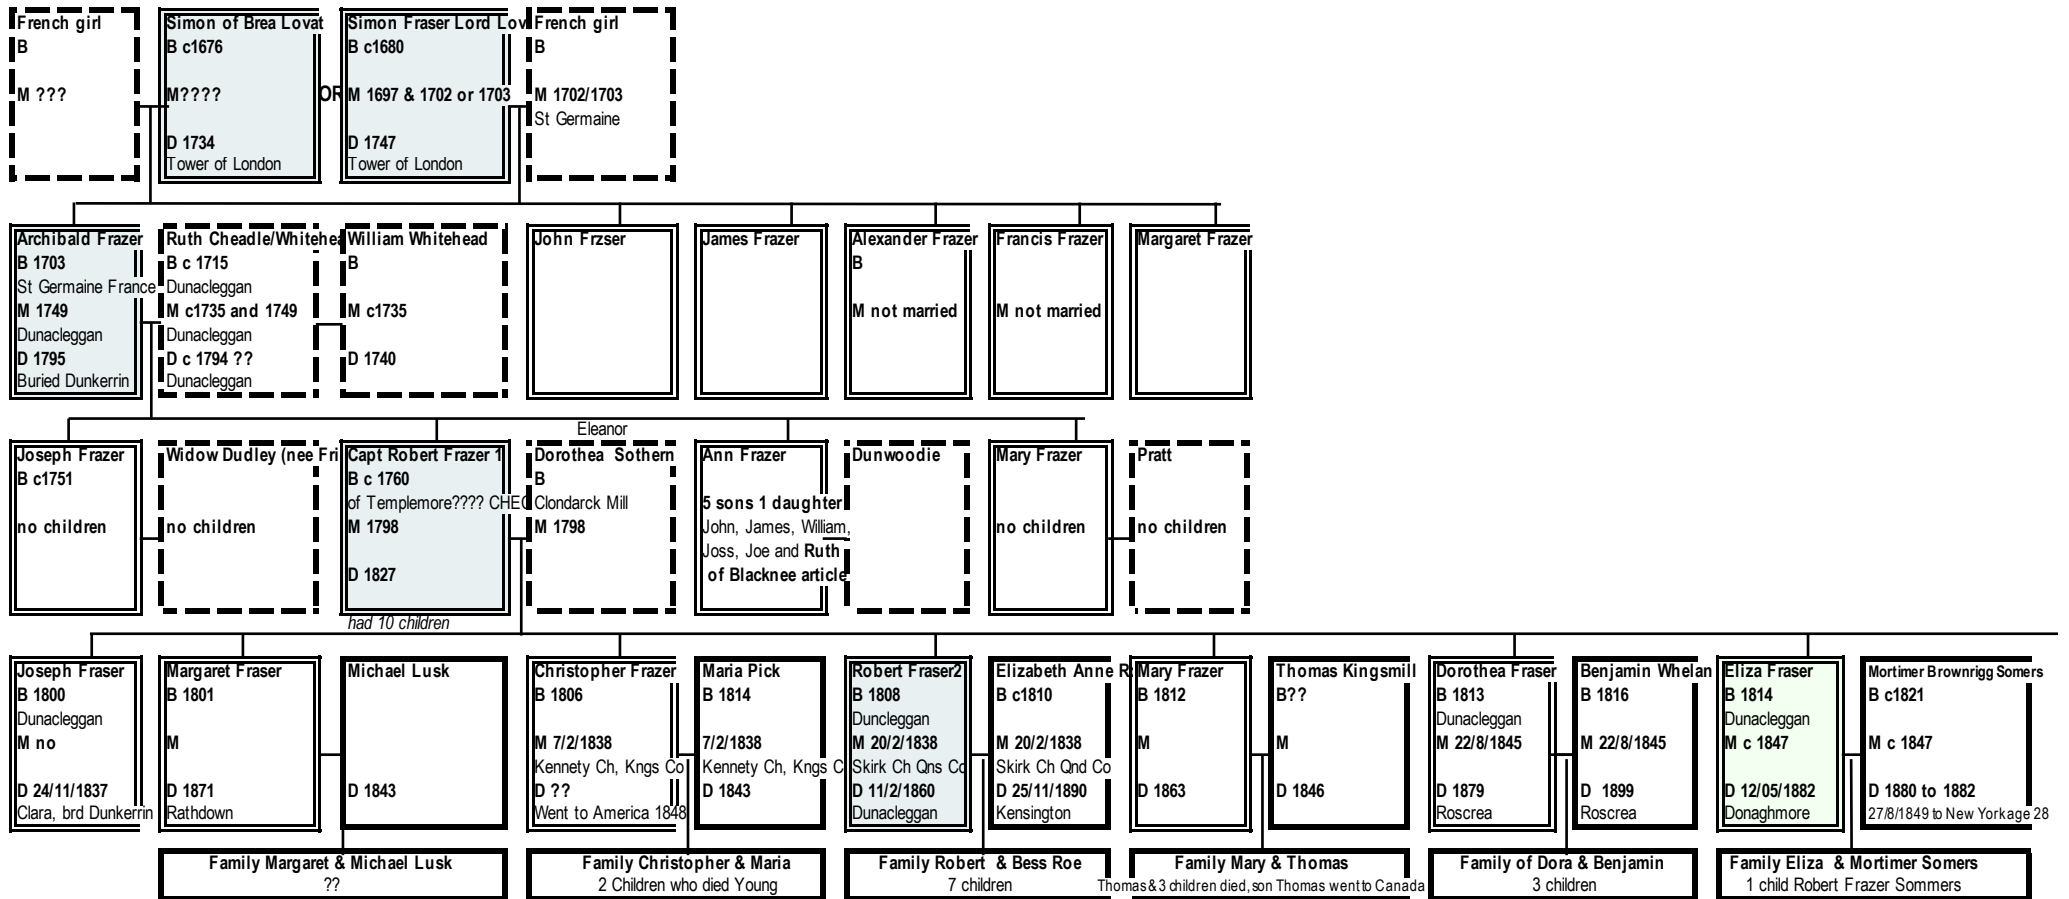

Family Tree of Archibald Frazer 1

Robert Fraser Somers B 21/12/1848 Donaghmore (Kildare) M 29/03/1880 Roscræ D 5/1/1913 Brisbane	Phoebe Letitia Jackson B 1853 M 29/03/1880 Roscræ D 2/4/1927 Briabane
--	--

Alice		Ethel		Alexander		Robert		Fraser	
Elizabeth A Somers B 1/4/1882 County Cork M D 21/3/1890 age 8 Newtown, NSW	Florence E Somers B 27/02/1884 Roscræ M 1926 D 1964 Brisbane	James A McBain B M 1926 D 1956 Tara	Frederick R Somers B 1886 Carlton, Vic M 1912 D 29/4/1981 Brisbane	Rose Wuthrich B 1885 M 1912 D 3/1/1952 Mt Gravatt	Walter F Somers B 1891 Glebe, NSW M 7/6/1919 D 1961 Brisbane	Mary Dorothy Cullimore B M 7/6/1919 D			