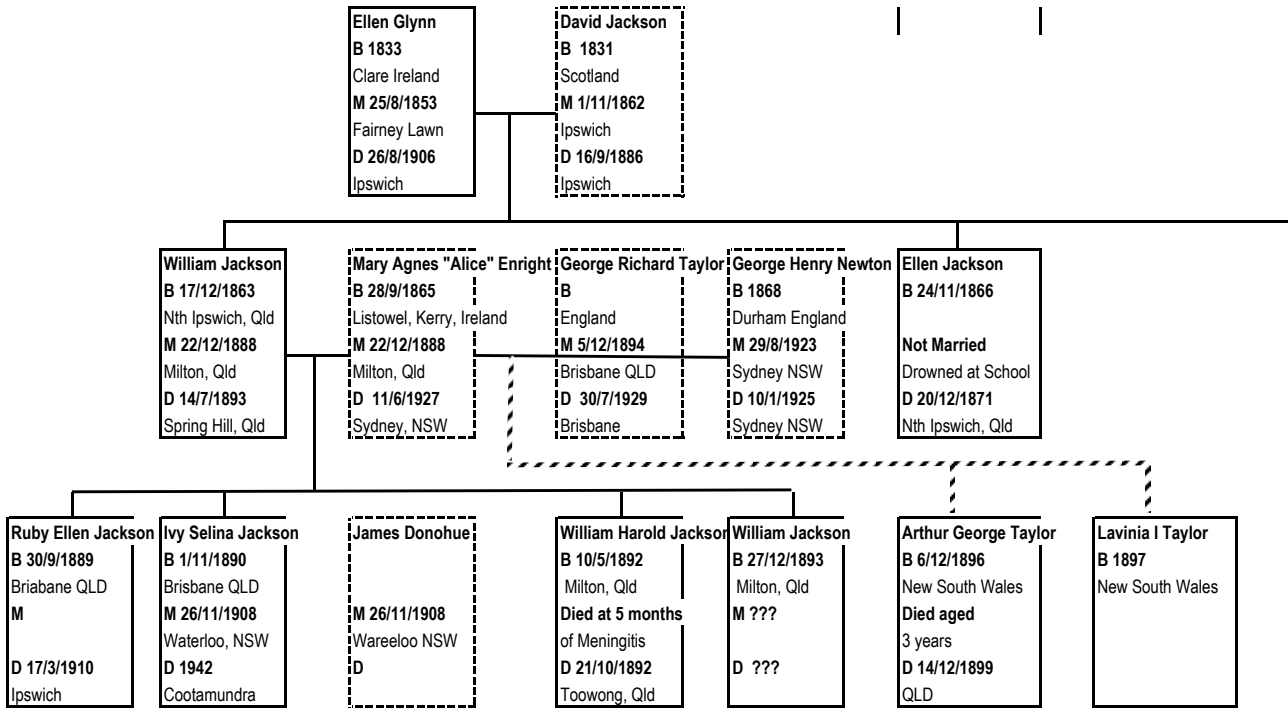

Grynn Leigh Dowling
B 13/10/1936??
Southport
M 6/9/198
Southport

Family Tree of the Norths 1

Family Tree of Ellen Jackson 1

Family Tree of Elsie Morgan 1

Family Tree of Maisie Morgan 1

Family Tree of Maisie Morgan 2

van

Family Tree of Charlie Morgan 1

Family Tree of Jean Morgan 1

Margarets birthday - 18/11/1941 or 18/9/1941

Family Tree of Ivy Morgan 1

Family Tree of Ted Morgan 1

Family Tree of Maurice Morgan 1

Family Tree of Edith Evans 1

Family Tree of Harry Lines Jnr 1

Family Tree of Catherine Lines 1

Family Tree of Laurna Kay 1

Family Tree of Valma Kay 1