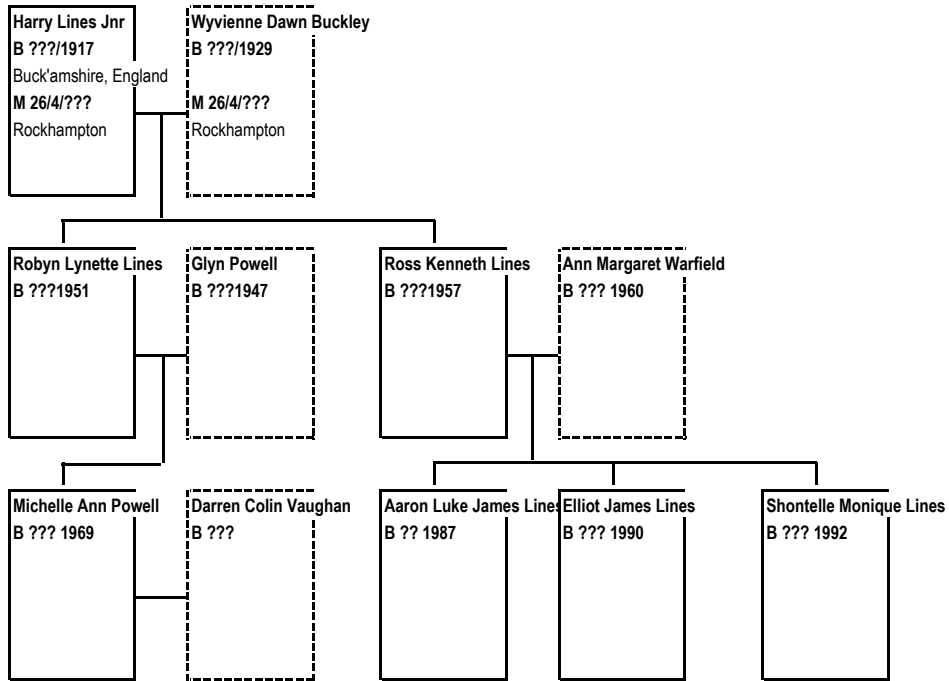

Grynn Leigh Dowling
B 13/10/1936??
Southport
M 6/9/198
Southport

Family Tree of the Norths 1

Family Tree of Ellen Jackson 1

Family Tree of Elsie Morgan 1

Family Tree of Maisie Morgan 1

Family Tree of Maisie Morgan 2

van

Family Tree of Charlie Morgan 1

Family Tree of Jean Morgan 1

Margarets birthday - 18/11/1941 or 18/9/1941

Family Tree of Ivy Morgan 1

Family Tree of Ted Morgan 1

Family Tree of Maurice Morgan 1

Family Tree of Edith Evans 1

Family Tree of Harry Lines Jnr 1

Family Tree of Catherine Lines 1

Family Tree of Laurna Kay 1

Family Tree of Valma Kay 1