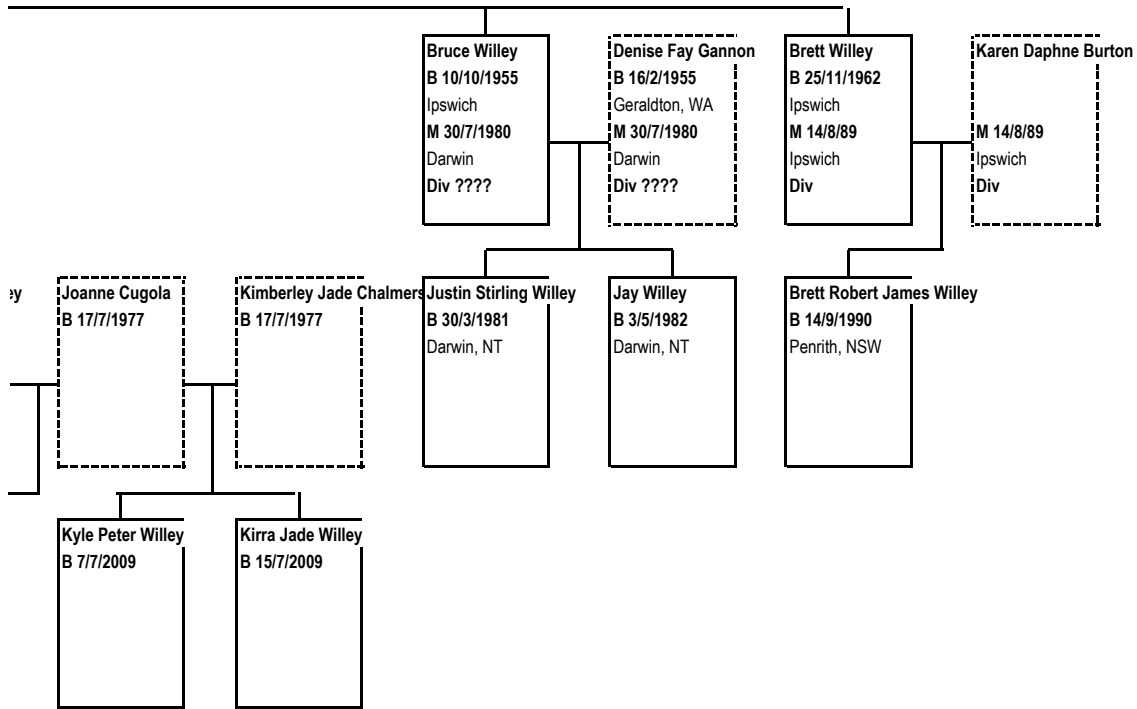

Grynn Leigh Dowling
B 13/10/1936??
Southport
M 6/9/198
Southport

Family Tree of the Norths 1

Family Tree of Ellen Jackson 1

Family Tree of Elsie Morgan 1

Family Tree of Maisie Morgan 1

Family Tree of Maisie Morgan 2

van

Family Tree of Charlie Morgan 1

Family Tree of Jean Morgan 1

Margarets birthday - 18/11/1941 or 18/9/1941

Family Tree of Ivy Morgan 1

Family Tree of Ted Morgan 1

Family Tree of Maurice Morgan 1

Family Tree of Edith Evans 1

Family Tree of Harry Lines Jnr 1

Family Tree of Catherine Lines 1

Family Tree of Laurna Kay 1

Family Tree of Valma Kay 1