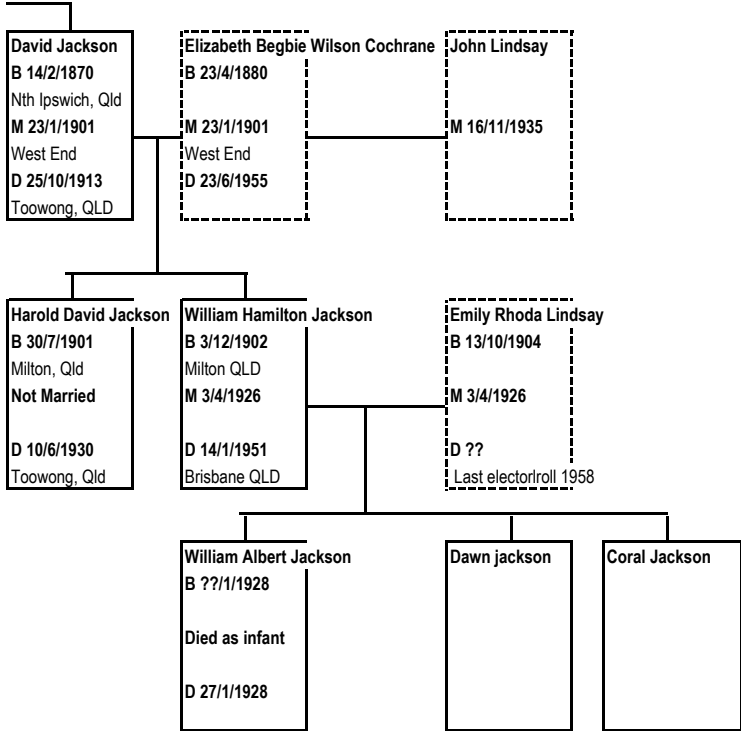

Grynn Leigh Dowling
B 13/10/1936??
Southport
M 6/9/198
Southport

Family Tree of the Norths 1

Family Tree of Ellen Jackson 1

Family Tree of Elsie Morgan 1

Family Tree of Maisie Morgan 1

Family Tree of Maisie Morgan 2

van

Family Tree of Charlie Morgan 1

Family Tree of Jean Morgan 1

Margarets birthday - 18/11/1941 or 18/9/1941

Family Tree of Ivy Morgan 1

Family Tree of Ted Morgan 1

Family Tree of Maurice Morgan 1

Family Tree of Edith Evans 1

Family Tree of Harry Lines Jnr 1

Family Tree of Catherine Lines 1

Family Tree of Laurna Kay 1

Family Tree of Valma Kay 1