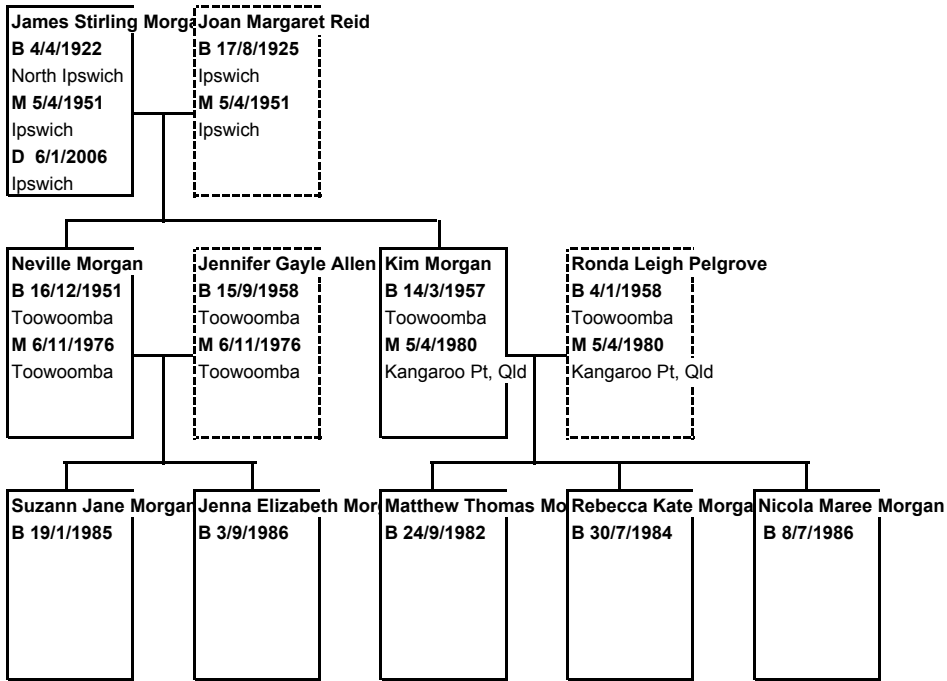

Grynn Leigh Dowling
B 13/10/1936??
Southport
M 6/9/198
Southport

Family Tree of the Norths 1

Family Tree of Ellen Jackson 1

Family Tree of Elsie Morgan 1

Family Tree of Maisie Morgan 1

Family Tree of Maisie Morgan 2

van

Family Tree of Charlie Morgan 1

Family Tree of Jean Morgan 1

Margarets birthday - 18/11/1941 or 18/9/1941

Family Tree of Ivy Morgan 1

Family Tree of Ted Morgan 1

Family Tree of Maurice Morgan 1

Family Tree of Edith Evans 1

Family Tree of Harry Lines Jnr 1

Family Tree of Catherine Lines 1

Family Tree of Laurna Kay 1

Family Tree of Valma Kay 1