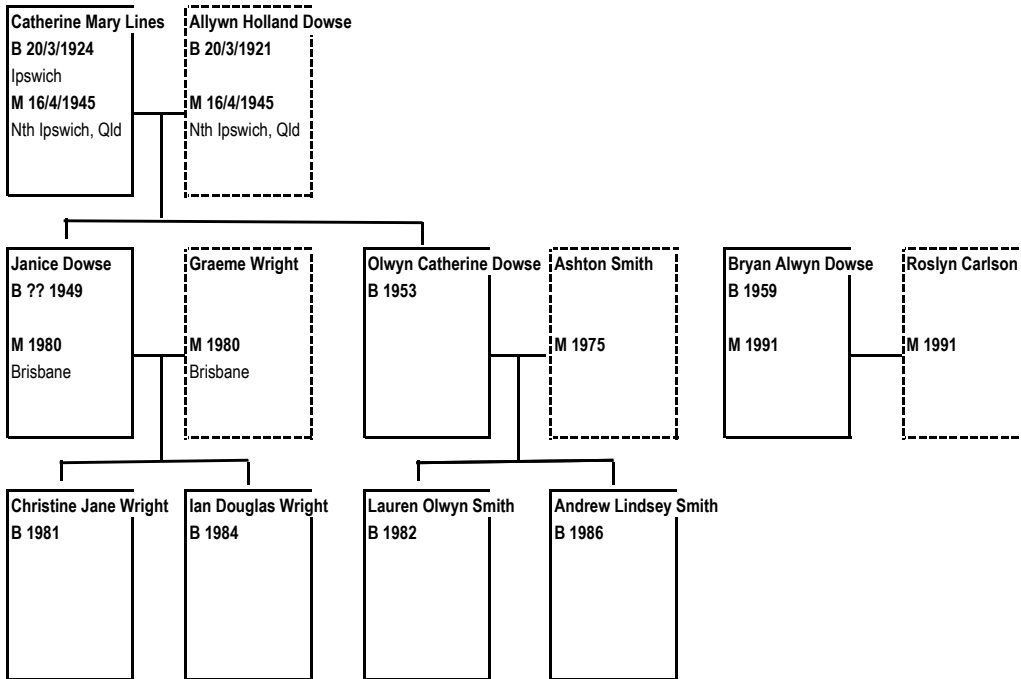

Grynn Leigh Dowling
B 13/10/1936??
Southport
M 6/9/198
Southport

Family Tree of the Norths 1

Family Tree of Ellen Jackson 1

Family Tree of Elsie Morgan 1

Family Tree of Maisie Morgan 1

Family Tree of Maisie Morgan 2

van

Family Tree of Charlie Morgan 1

Family Tree of Jean Morgan 1

Margarets birthday - 18/11/1941 or 18/9/1941

Family Tree of Ivy Morgan 1

Family Tree of Ted Morgan 1

Family Tree of Maurice Morgan 1

Family Tree of Edith Evans 1

Family Tree of Harry Lines Jnr 1

Family Tree of Catherine Lines 1

Family Tree of Laurna Kay 1

Family Tree of Valma Kay 1