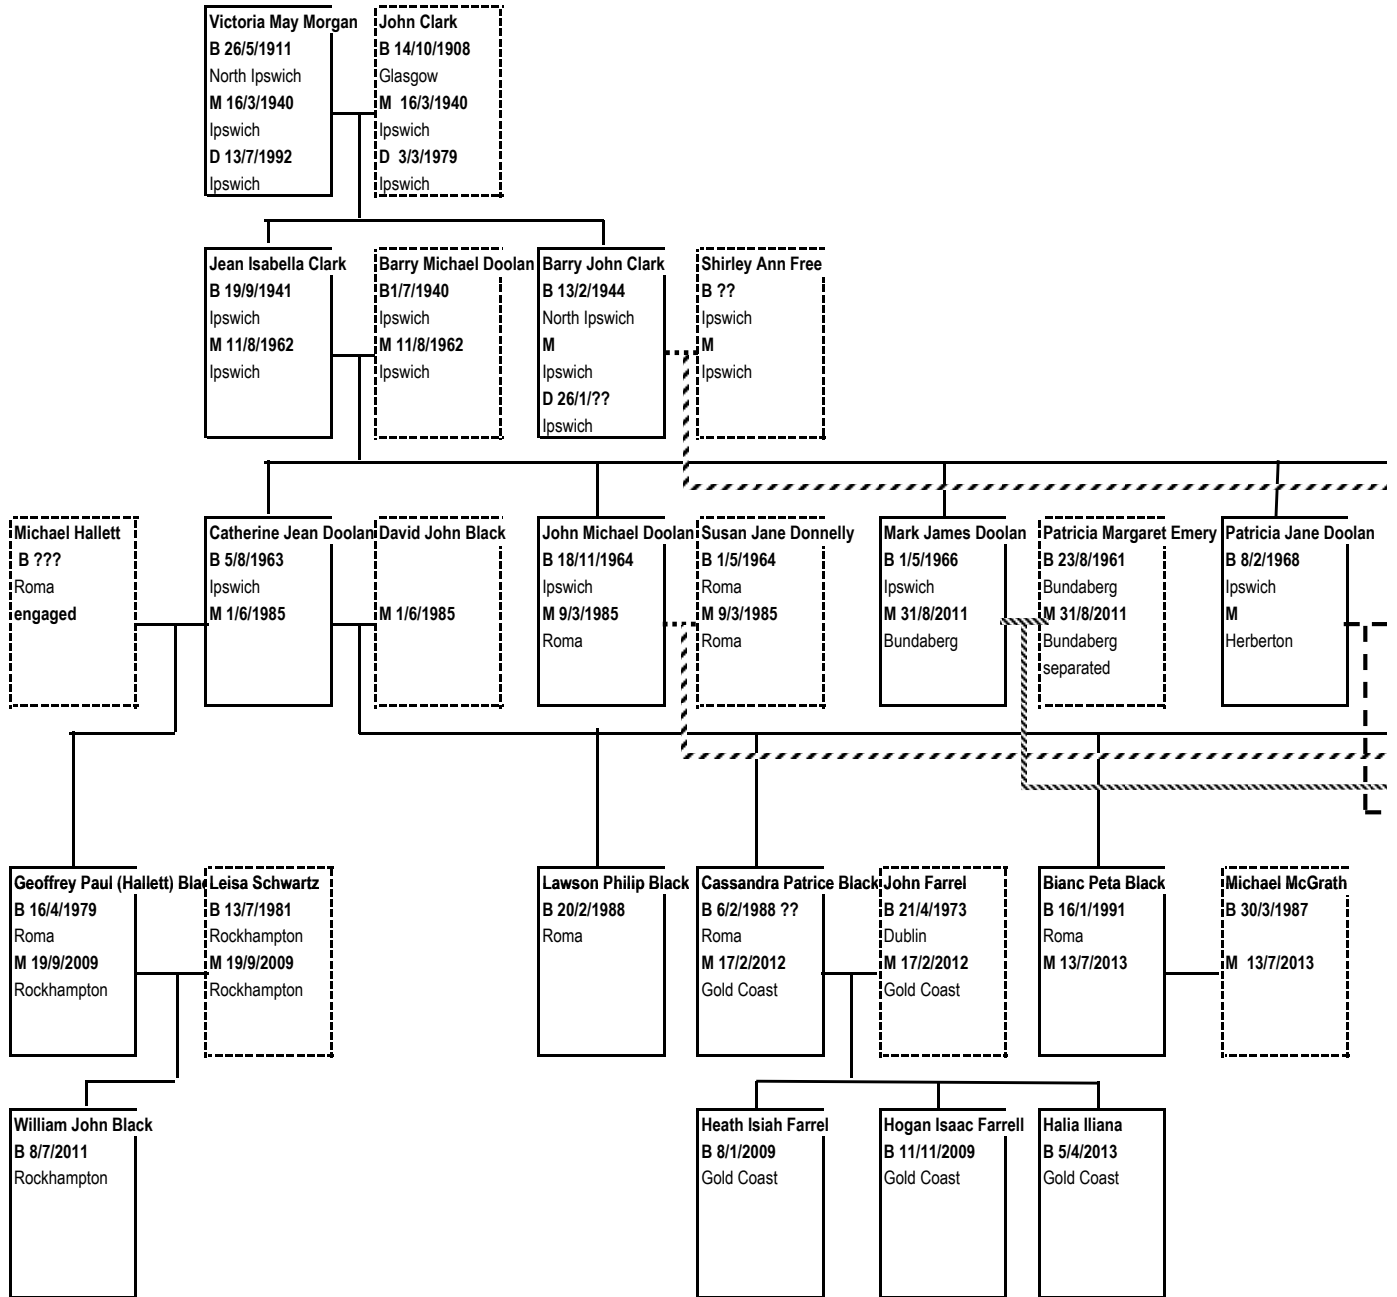

Grynn Leigh Dowling
B 13/10/1936??
Southport
M 6/9/198
Southport

Family Tree of the Norths 1

Family Tree of Ellen Jackson 1

Family Tree of Elsie Morgan 1

Family Tree of Maisie Morgan 1

Family Tree of Maisie Morgan 2

van

Family Tree of Charlie Morgan 1

Family Tree of Jean Morgan 1

Margarets birthday - 18/11/1941 or 18/9/1941

Family Tree of Ivy Morgan 1

Family Tree of Ted Morgan 1

Family Tree of Maurice Morgan 1

Family Tree of Edith Evans 1

Family Tree of Harry Lines Jnr 1

Family Tree of Catherine Lines 1

Family Tree of Laurna Kay 1

Family Tree of Valma Kay 1