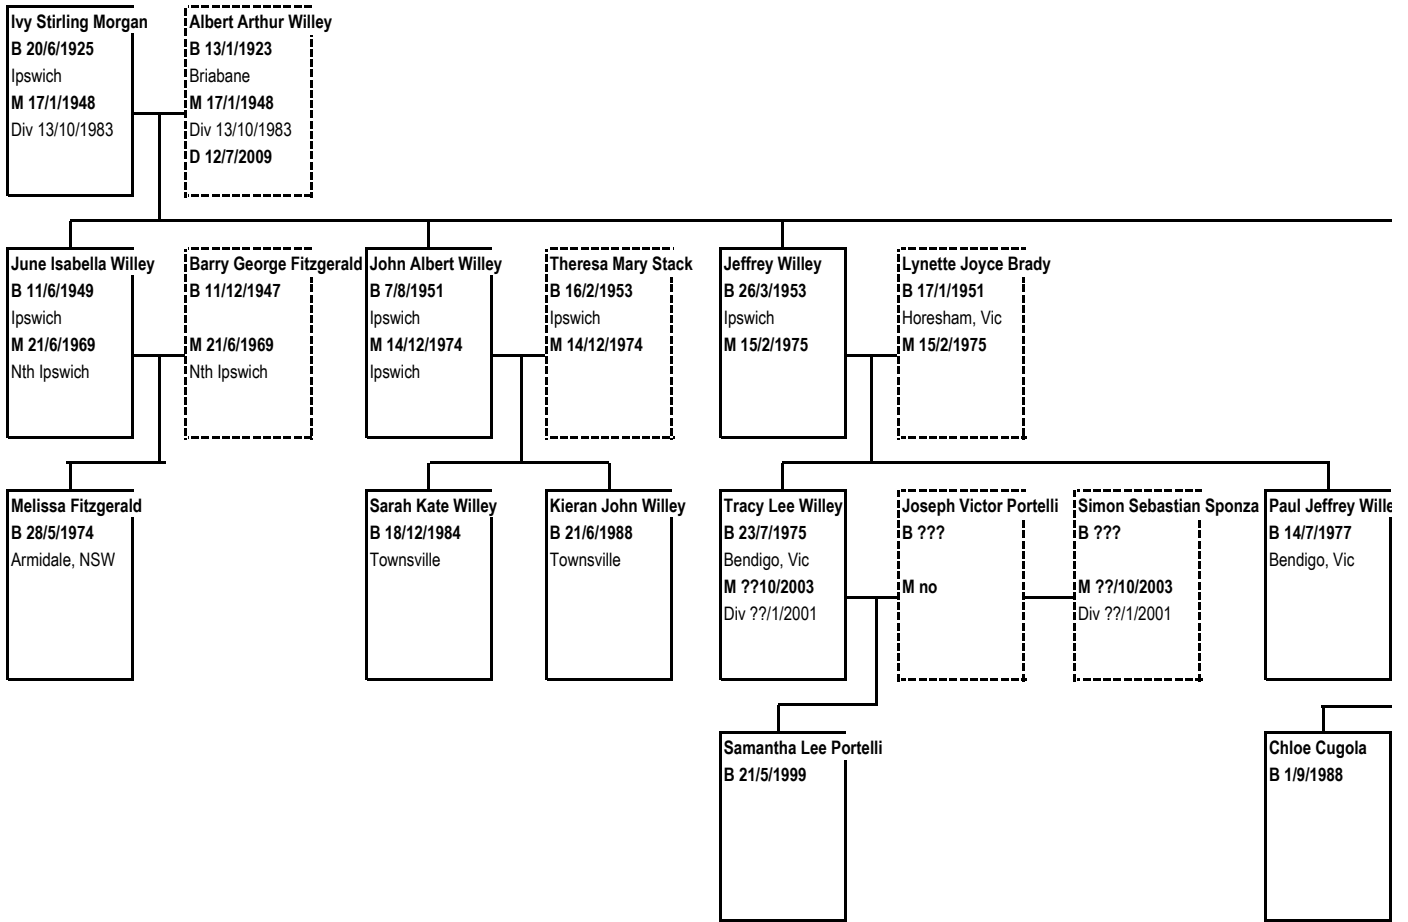

van

Family Tree of Charlie Morgan 1

Family Tree of Jean Morgan 1

Margarets birthday - 18/11/1941 or 18/9/1941

Family Tree of Ivy Morgan 1

Family Tree of Ted Morgan 1

Family Tree of Maurice Morgan 1

Family Tree of Edith Evans 1

Family Tree of Harry Lines Jnr 1

Family Tree of Catherine Lines 1

Family Tree of Laurna Kay 1

Family Tree of Valma Kay 1