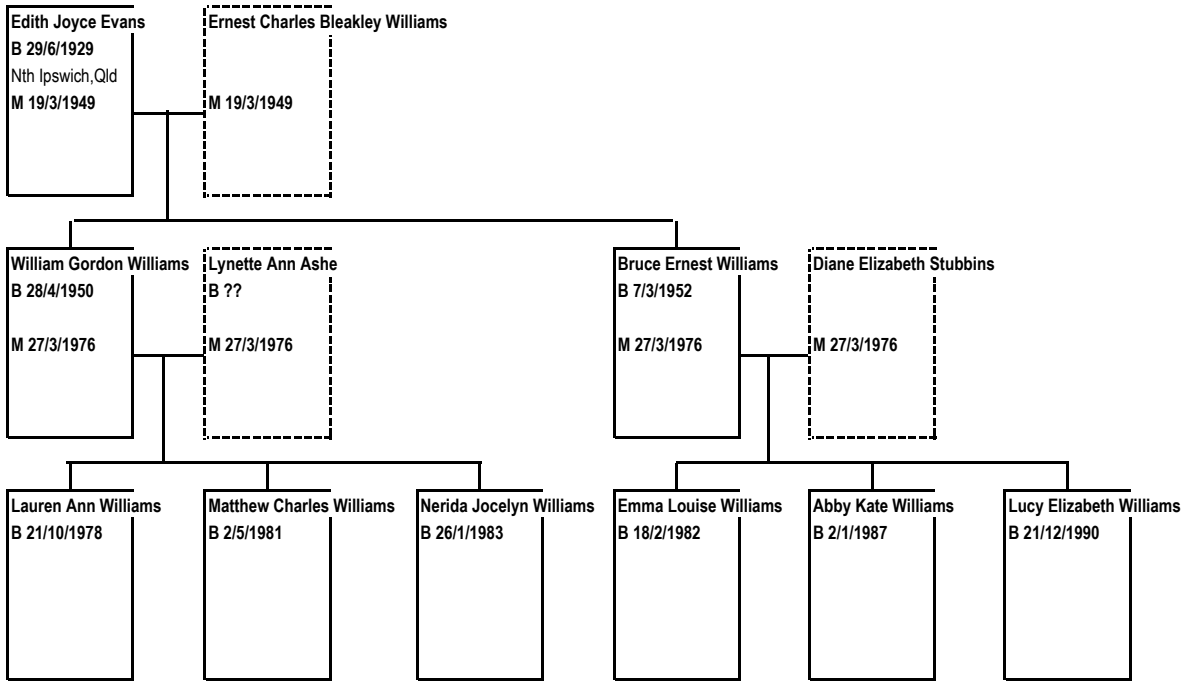

Grynn Leigh Dowling
B 13/10/1936??
Southport
M 6/9/198
Southport

Family Tree of the Norths 1

Family Tree of Ellen Jackson 1

Family Tree of Elsie Morgan 1

Family Tree of Maisie Morgan 1

Family Tree of Maisie Morgan 2

van

Family Tree of Charlie Morgan 1

Family Tree of Jean Morgan 1

Margarets birthday - 18/11/1941 or 18/9/1941

Family Tree of Ivy Morgan 1

Family Tree of Ted Morgan 1

Family Tree of Maurice Morgan 1

Family Tree of Edith Evans 1

Family Tree of Harry Lines Jnr 1

Family Tree of Catherine Lines 1

Family Tree of Laurna Kay 1

Family Tree of Valma Kay 1