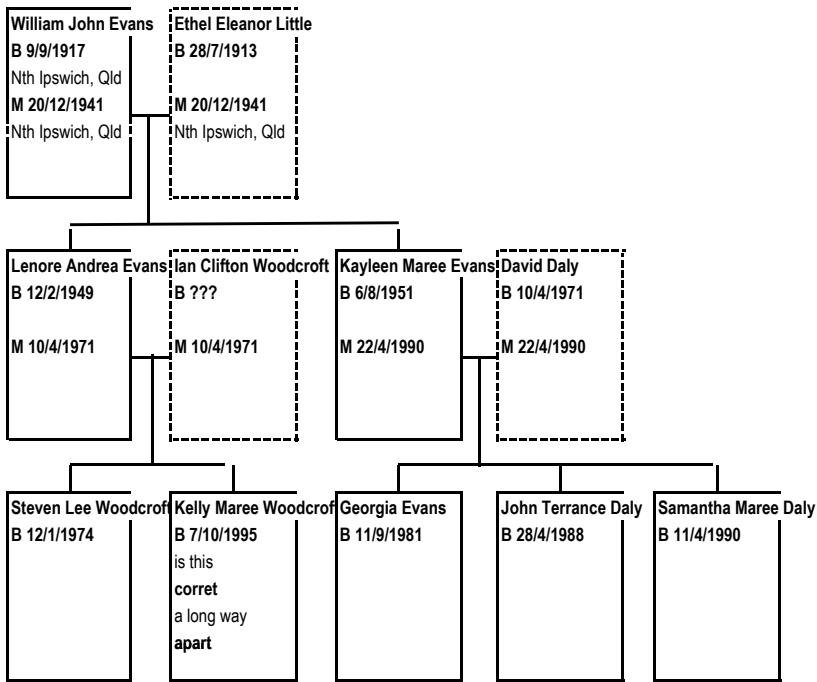

Grynn Leigh Dowling
B 13/10/1936??
Southport
M 6/9/198
Southport

Family Tree of the Norths 1

Family Tree of Ellen Jackson 1

Family Tree of Elsie Morgan 1

Family Tree of Maisie Morgan 1

Family Tree of Maisie Morgan 2

van

Family Tree of Charlie Morgan 1

Family Tree of Jean Morgan 1

Margarets birthday - 18/11/1941 or 18/9/1941

Family Tree of Ivy Morgan 1

Family Tree of Ted Morgan 1

Family Tree of Maurice Morgan 1

Family Tree of Edith Evans 1

Family Tree of Harry Lines Jnr 1

Family Tree of Catherine Lines 1

Family Tree of Laurna Kay 1

Family Tree of Valma Kay 1