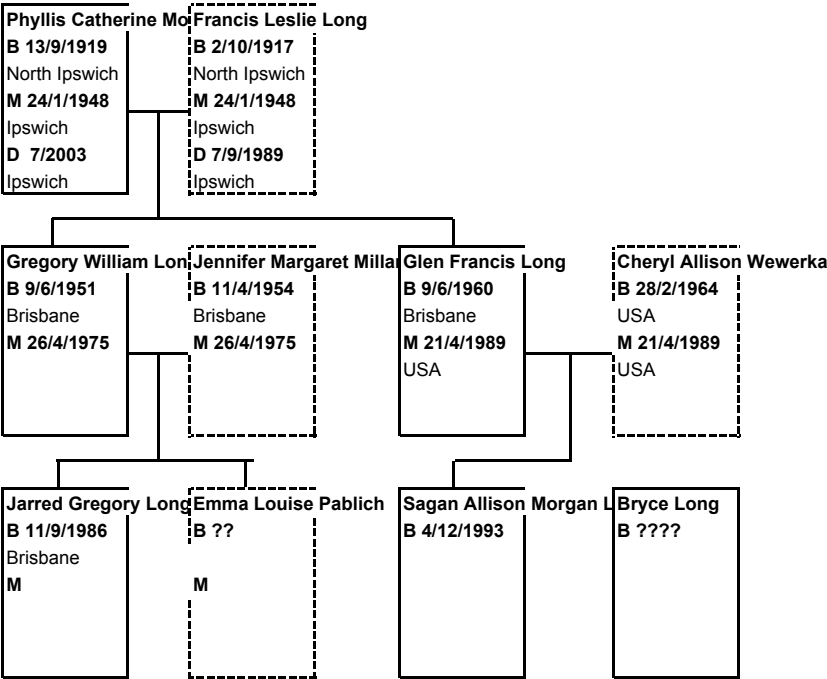

Grynn Leigh Dowling
B 13/10/1936??
Southport
M 6/9/198
Southport

Family Tree of the Norths 1

Family Tree of Ellen Jackson 1

Family Tree of Elsie Morgan 1

Family Tree of Maisie Morgan 1

Family Tree of Maisie Morgan 2

van

Family Tree of Charlie Morgan 1

Family Tree of Jean Morgan 1

Margarets birthday - 18/11/1941 or 18/9/1941

Family Tree of Ivy Morgan 1

Family Tree of Ted Morgan 1

Family Tree of Maurice Morgan 1

Family Tree of Edith Evans 1

Family Tree of Harry Lines Jnr 1

Family Tree of Catherine Lines 1

Family Tree of Laurna Kay 1

Family Tree of Valma Kay 1