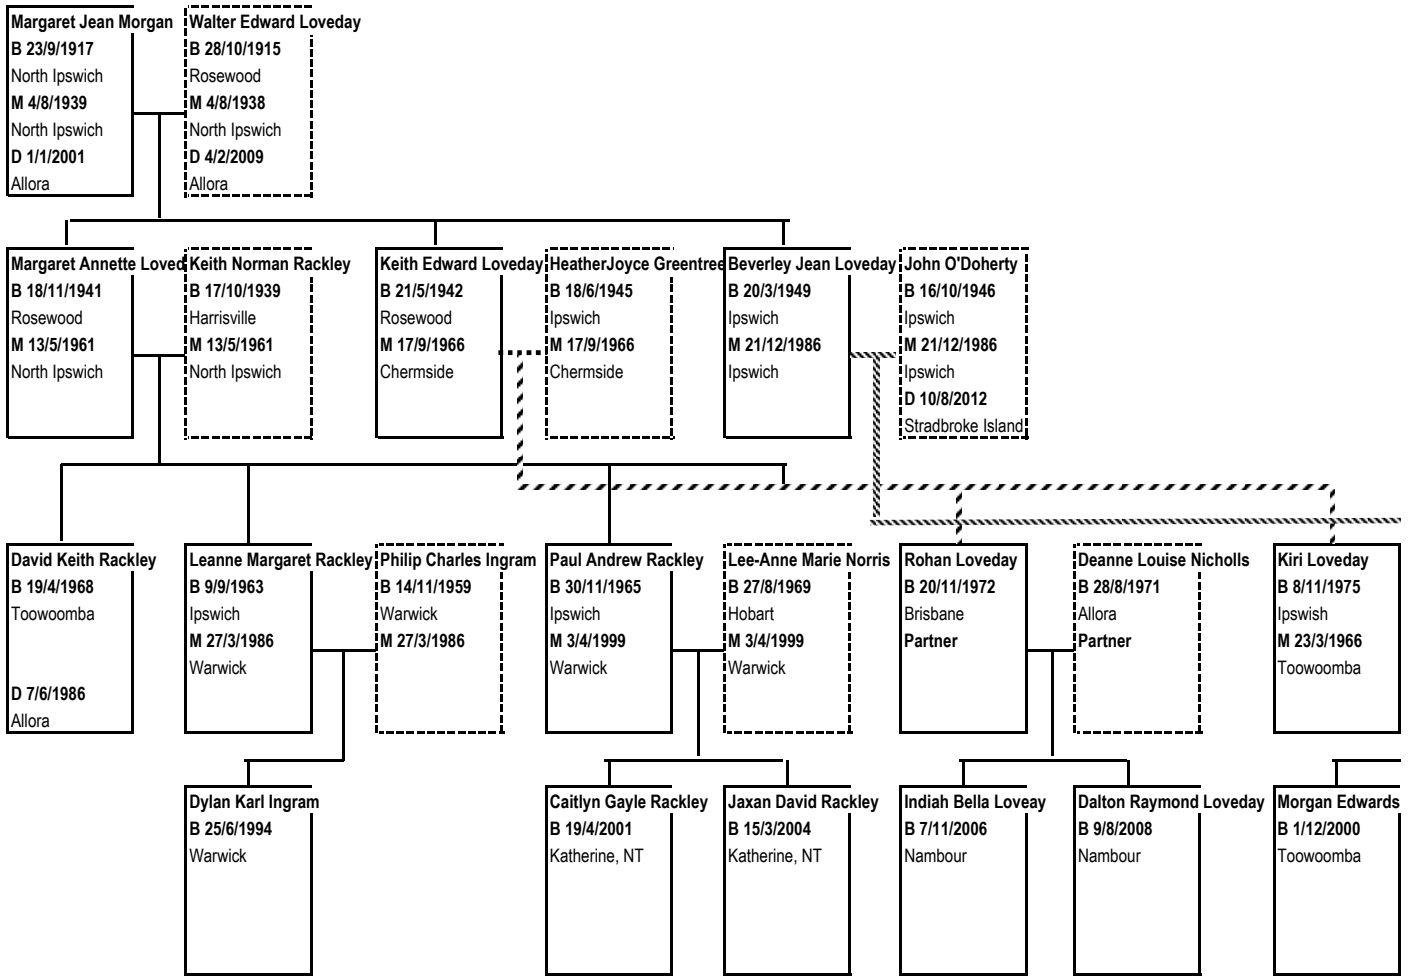

Grynn Leigh Dowling
B 13/10/1936??
Southport
M 6/9/198
Southport

Family Tree of the Norths 1

Family Tree of Ellen Jackson 1

Family Tree of Elsie Morgan 1

Family Tree of Maisie Morgan 1

Family Tree of Maisie Morgan 2

van

Family Tree of Charlie Morgan 1

Family Tree of Jean Morgan 1

Margarets birthday - 18/11/1941 or 18/9/1941

Family Tree of Ivy Morgan 1

Family Tree of Ted Morgan 1

Family Tree of Maurice Morgan 1

Family Tree of Edith Evans 1

Family Tree of Harry Lines Jnr 1

Family Tree of Catherine Lines 1

Family Tree of Laurna Kay 1

Family Tree of Valma Kay 1