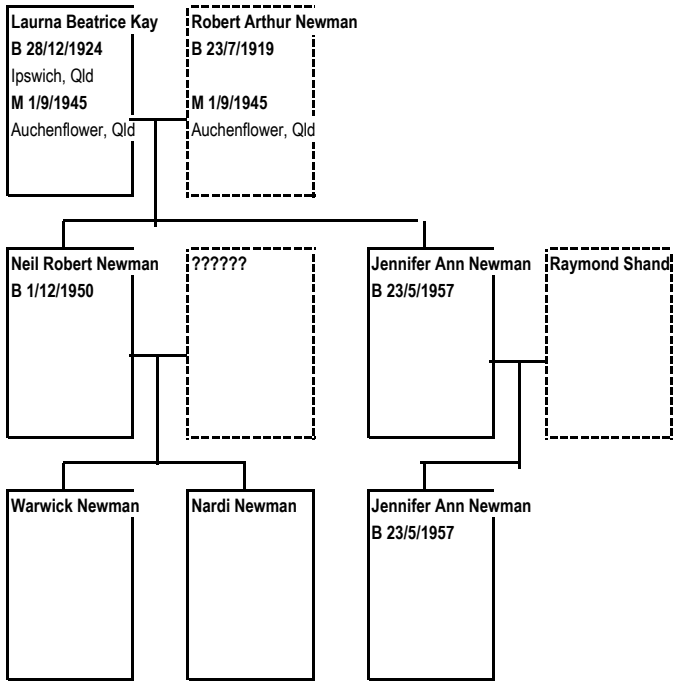

Grynn Leigh Dowling
B 13/10/1936??
Southport
M 6/9/198
Southport

Family Tree of the Norths 1

Family Tree of Ellen Jackson 1

Family Tree of Elsie Morgan 1

Family Tree of Maisie Morgan 1

Family Tree of Maisie Morgan 2

van

Family Tree of Charlie Morgan 1

Family Tree of Jean Morgan 1

Margarets birthday - 18/11/1941 or 18/9/1941

Family Tree of Ivy Morgan 1

Family Tree of Ted Morgan 1

Family Tree of Maurice Morgan 1

Family Tree of Edith Evans 1

Family Tree of Harry Lines Jnr 1

Family Tree of Catherine Lines 1

Family Tree of Laurna Kay 1

Family Tree of Valma Kay 1