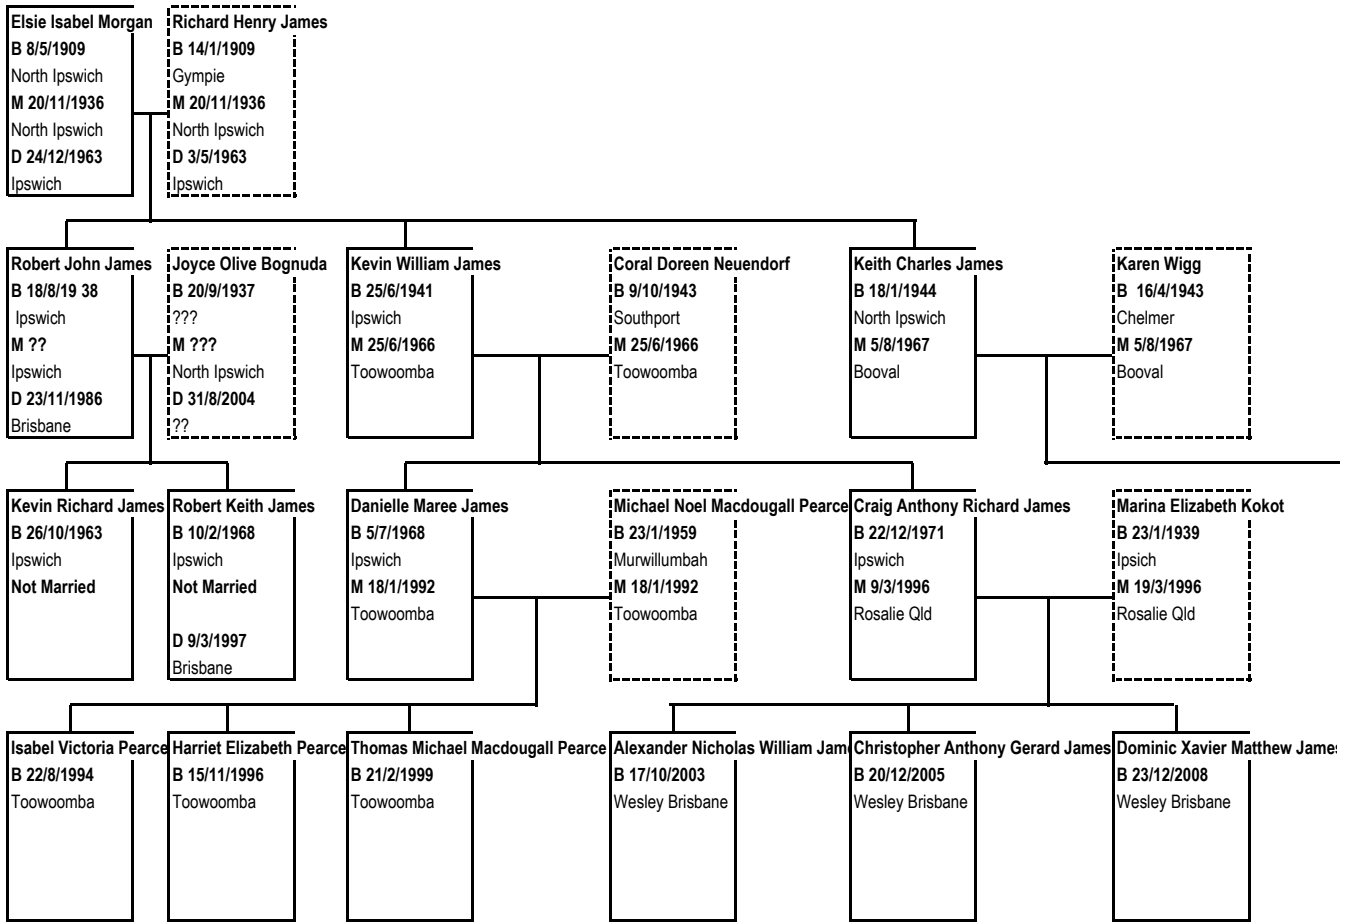

Grynn Leigh Dowling
B 13/10/1936??
Southport
M 6/9/198
Southport

Family Tree of the Norths 1

Family Tree of Ellen Jackson 1

Family Tree of Elsie Morgan 1

Family Tree of Maisie Morgan 1

Family Tree of Maisie Morgan 2

van

Family Tree of Charlie Morgan 1

Family Tree of Jean Morgan 1

Margarets birthday - 18/11/1941 or 18/9/1941

Family Tree of Ivy Morgan 1

Family Tree of Ted Morgan 1

Family Tree of Maurice Morgan 1

Family Tree of Edith Evans 1

Family Tree of Harry Lines Jnr 1

Family Tree of Catherine Lines 1

Family Tree of Laurna Kay 1

Family Tree of Valma Kay 1