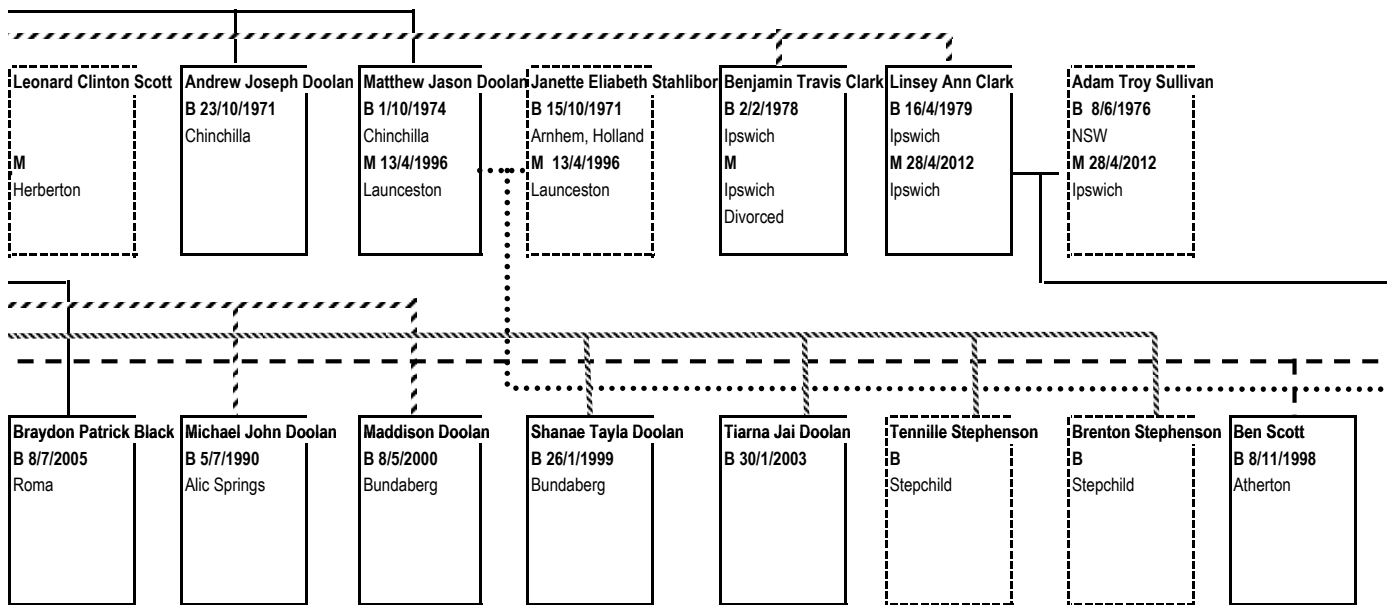

Grynn Leigh Dowling
B 13/10/1936??
Southport
M 6/9/198
Southport

Family Tree of the Norths 1

Family Tree of Ellen Jackson 1

Family Tree of Elsie Morgan 1

Family Tree of Maisie Morgan 1

Family Tree of Maisie Morgan 2

van

Family Tree of Charlie Morgan 1

Family Tree of Jean Morgan 1

Margarets birthday - 18/11/1941 or 18/9/1941

Family Tree of Ivy Morgan 1

Family Tree of Ted Morgan 1

Family Tree of Maurice Morgan 1

Family Tree of Edith Evans 1

Family Tree of Harry Lines Jnr 1

Family Tree of Catherine Lines 1

Family Tree of Laurna Kay 1

Family Tree of Valma Kay 1