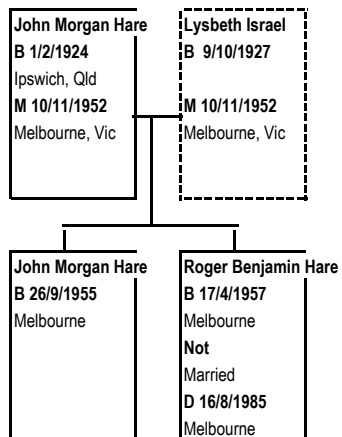

Grynn Leigh Dowling
B 13/10/1936??
Southport
M 6/9/198
Southport

Family Tree of the Norths 1

Family Tree of Ellen Jackson 1

Family Tree of Elsie Morgan 1

Family Tree of Maisie Morgan 1

Family Tree of Maisie Morgan 2

van

Family Tree of Charlie Morgan 1

Family Tree of Jean Morgan 1

Margarets birthday - 18/11/1941 or 18/9/1941

Family Tree of Ivy Morgan 1

Family Tree of Ted Morgan 1

Family Tree of Maurice Morgan 1

Family Tree of Edith Evans 1

Family Tree of Harry Lines Jnr 1

Family Tree of Catherine Lines 1

Family Tree of Laurna Kay 1

Family Tree of Valma Kay 1