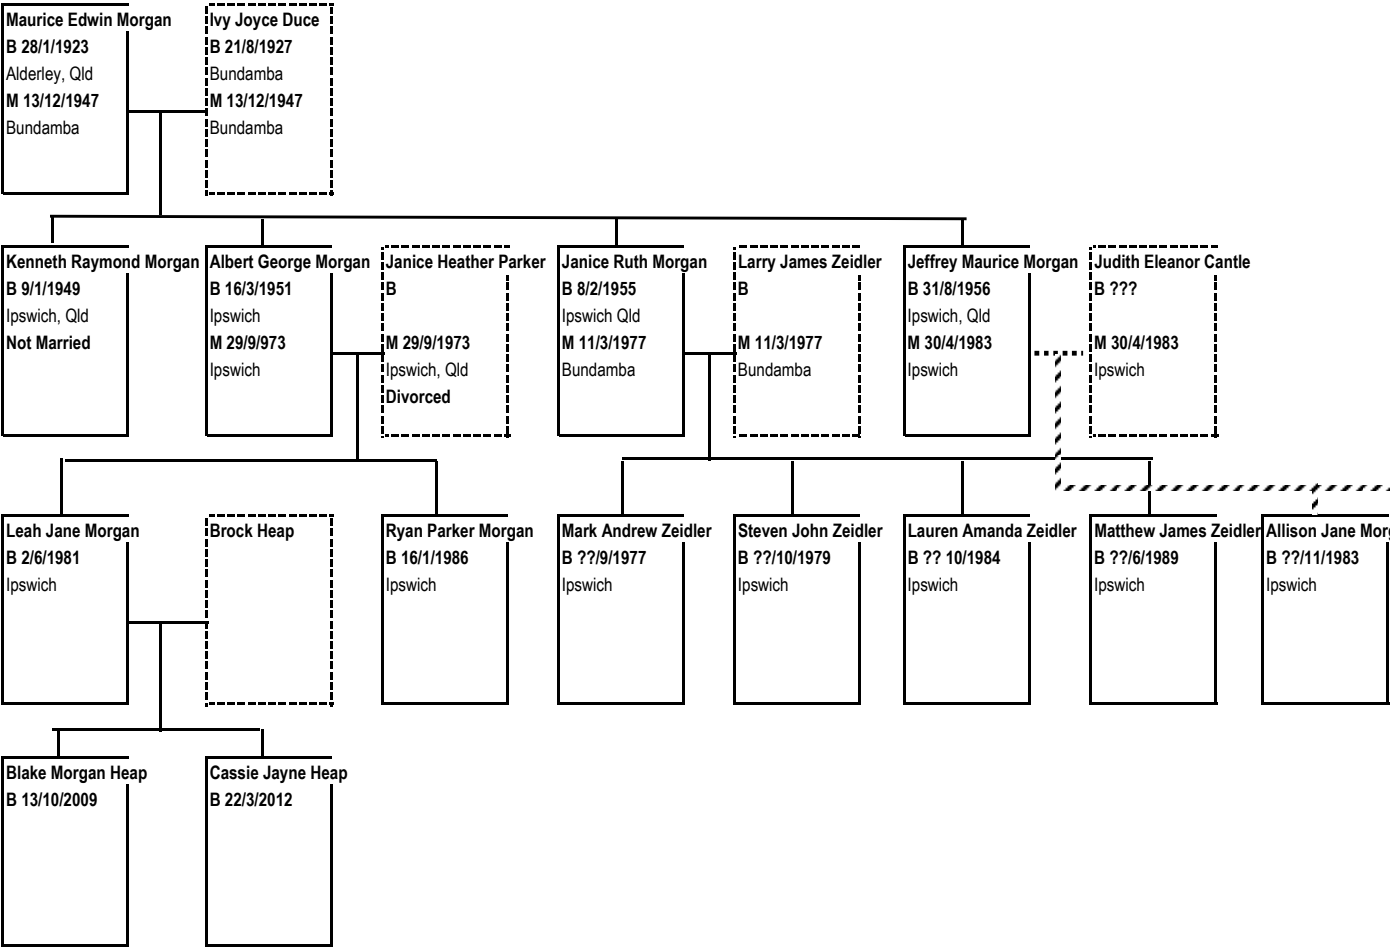

van

Family Tree of Charlie Morgan 1

Family Tree of Jean Morgan 1

Margarets birthday - 18/11/1941 or 18/9/1941

Family Tree of Ivy Morgan 1

Family Tree of Ted Morgan 1

Family Tree of Maurice Morgan 1

Family Tree of Edith Evans 1

Family Tree of Harry Lines Jnr 1

Family Tree of Catherine Lines 1

Family Tree of Laurna Kay 1

Family Tree of Valma Kay 1