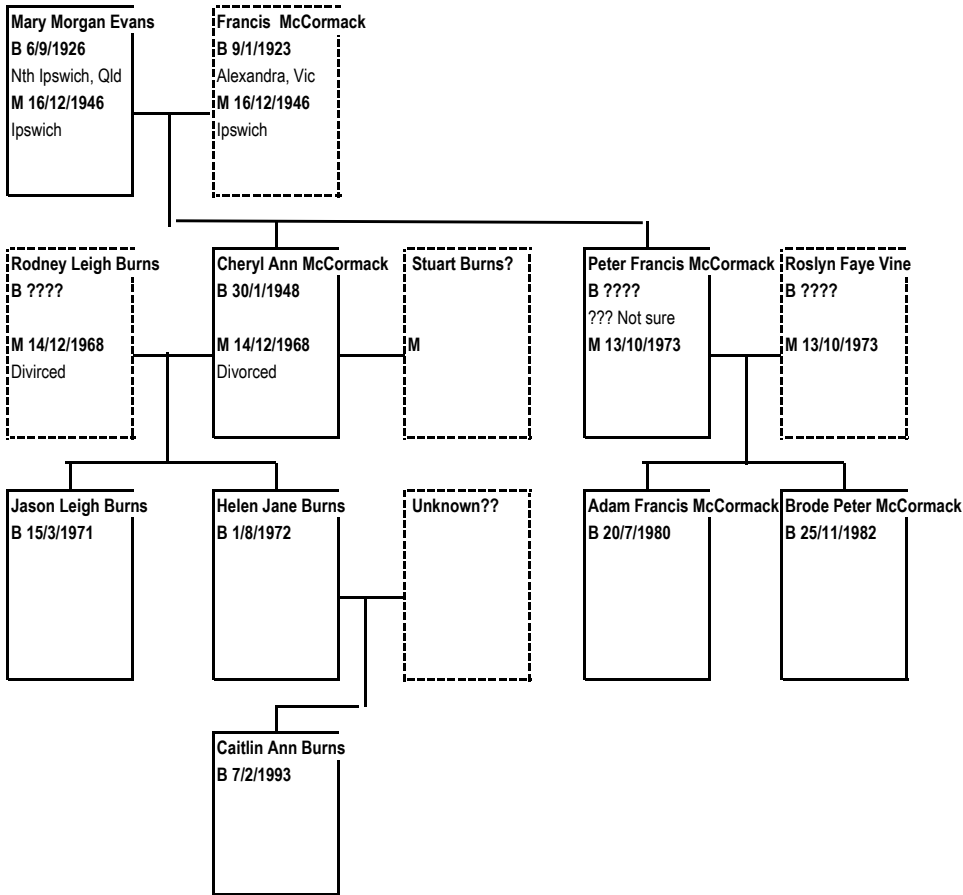

van

Family Tree of Charlie Morgan 1

Family Tree of Jean Morgan 1

Margarets birthday - 18/11/1941 or 18/9/1941

Family Tree of Ivy Morgan 1

Family Tree of Ted Morgan 1

Family Tree of Maurice Morgan 1

Family Tree of Edith Evans 1

Family Tree of Harry Lines Jnr 1

Family Tree of Catherine Lines 1

Family Tree of Laurna Kay 1

Family Tree of Valma Kay 1