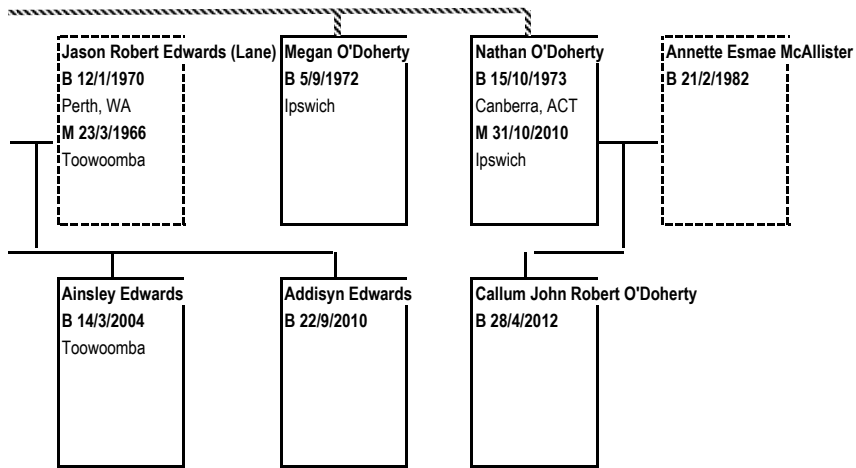

Grynn Leigh Dowling
B 13/10/1936??
Southport
M 6/9/198
Southport

Family Tree of the Norths 1

Family Tree of Ellen Jackson 1

Family Tree of Elsie Morgan 1

Family Tree of Maisie Morgan 1

Family Tree of Maisie Morgan 2

van

Family Tree of Charlie Morgan 1

Family Tree of Jean Morgan 1

Margarets birthday - 18/11/1941 or 18/9/1941

Family Tree of Ivy Morgan 1

Family Tree of Ted Morgan 1

Family Tree of Maurice Morgan 1

Family Tree of Edith Evans 1