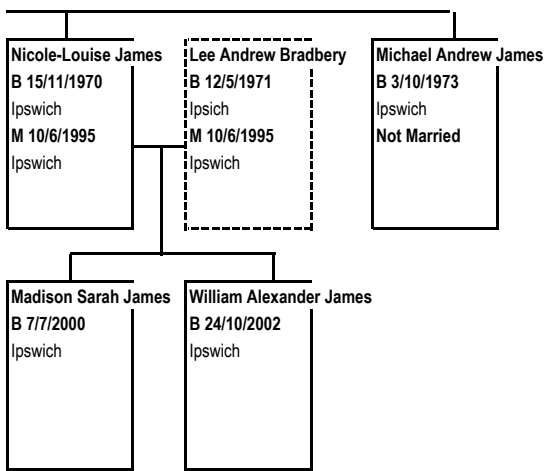

Grynn Leigh Dowling
B 13/10/1936??
Southport
M 6/9/198
Southport

Family Tree of the Norths 1

Family Tree of Ellen Jackson 1

Family Tree of Elsie Morgan 1

Family Tree of Maisie Morgan 1

Family Tree of Maisie Morgan 2

van

Family Tree of Charlie Morgan 1

Family Tree of Jean Morgan 1

Margarets birthday - 18/11/1941 or 18/9/1941

Family Tree of Ivy Morgan 1

Family Tree of Ted Morgan 1

Family Tree of Maurice Morgan 1

Family Tree of Edith Evans 1