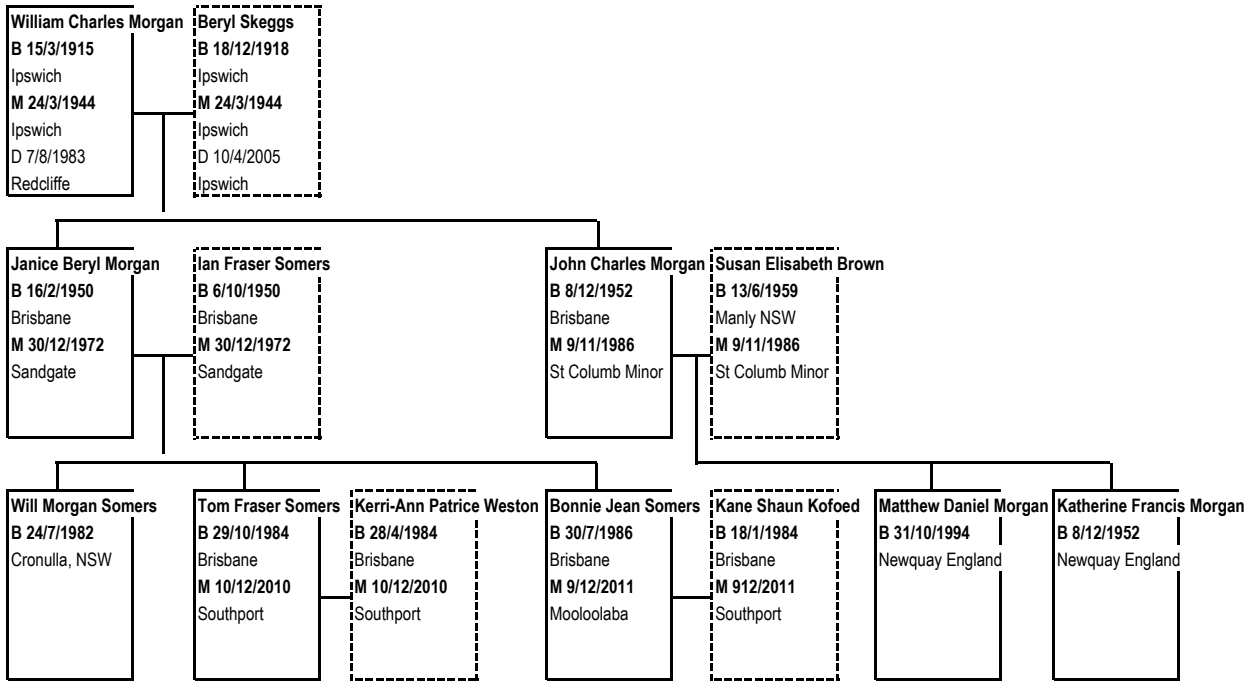

Grynn Leigh Dowling
B 13/10/1936??
Southport
M 6/9/198
Southport

Family Tree of the Norths 1

Family Tree of Ellen Jackson 1

Family Tree of Elsie Morgan 1

Family Tree of Maisie Morgan 1

Family Tree of Maisie Morgan 2

van

Family Tree of Charlie Morgan 1

Family Tree of Jean Morgan 1

Margarets birthday - 18/11/1941 or 18/9/1941

Family Tree of Ivy Morgan 1

Family Tree of Ted Morgan 1

Family Tree of Maurice Morgan 1

Family Tree of Edith Evans 1

Family Tree of Harry Lines Jnr 1

Family Tree of Catherine Lines 1

Family Tree of Laurna Kay 1

Family Tree of Valma Kay 1