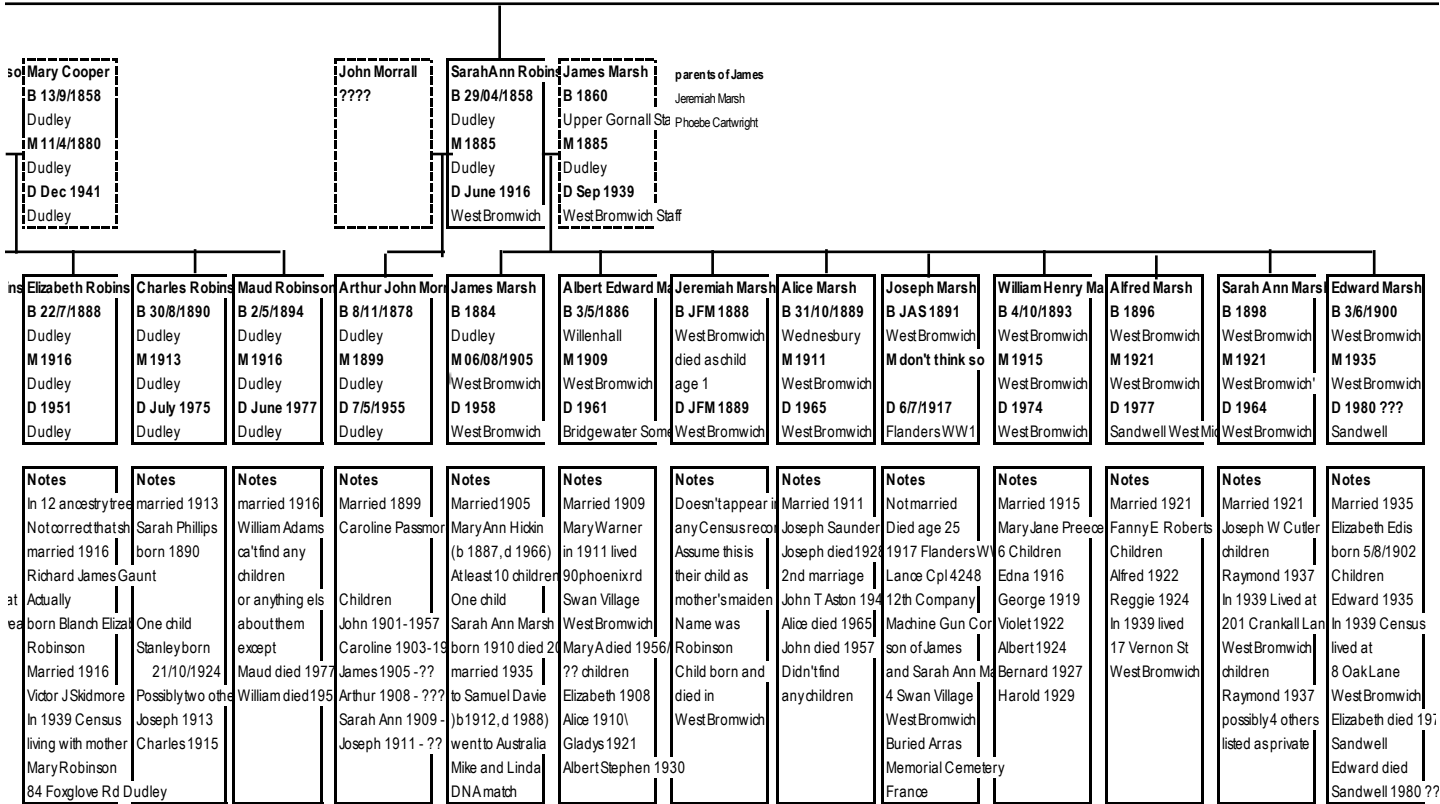

Parents of Mary Ann Hickin

William Hickin

Eliza Ashley

Parents of Samuel Davis

Samuel Davis

Mary Clayton

Hannah Bradford B AMJ 1842 Dudley M JFM 1859 Dudley D JAS 1861 Dudley	William Morgan Bap 6/1/1939 Monkland M 1859 + 30/08/1861 Dudley D 21/08/1924 Dudley	Eliza Large B 26/03/1844 Woodside Woest M 30/08/1862 Dudley D JAS 1921 Dudley
--	--	--