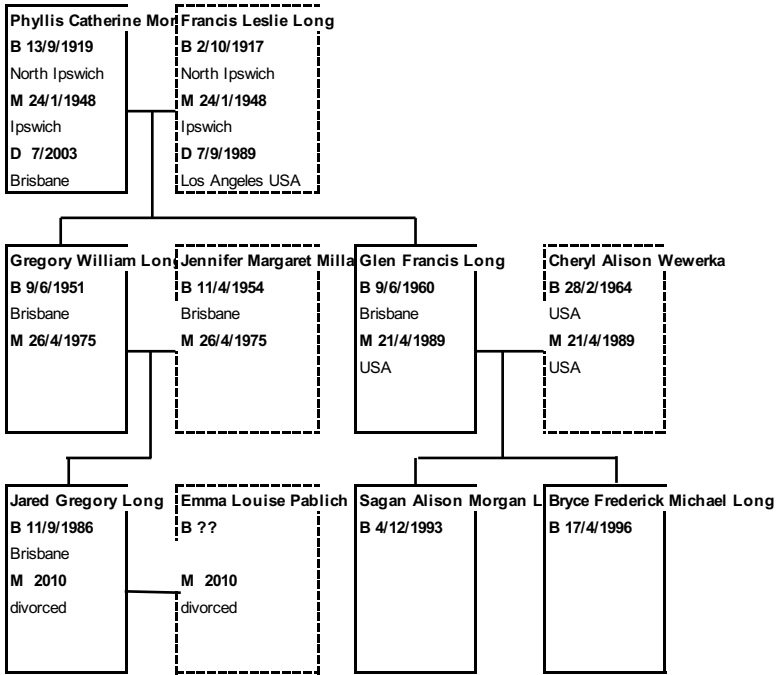

Dylan Karl Ingram B 25/6/1994 Warwick
--

Caitlyn Gayle Rackley B 19/4/2001 Katherine, NT
--

Jaxan David Rackley B 15/3/2004 Katherine, NT
--

Indiah Bella Loveday B 7/11/2006 Nambour

Dalton Raymond Love B 9/8/2008 Nambour

Samara Grace Love B 22/10/2014 Buderim

Morgan Edwards B 1/12/2000 Toowoomba

Ainsley Edwards B 14/3/2004 Toowoomba
--

organ