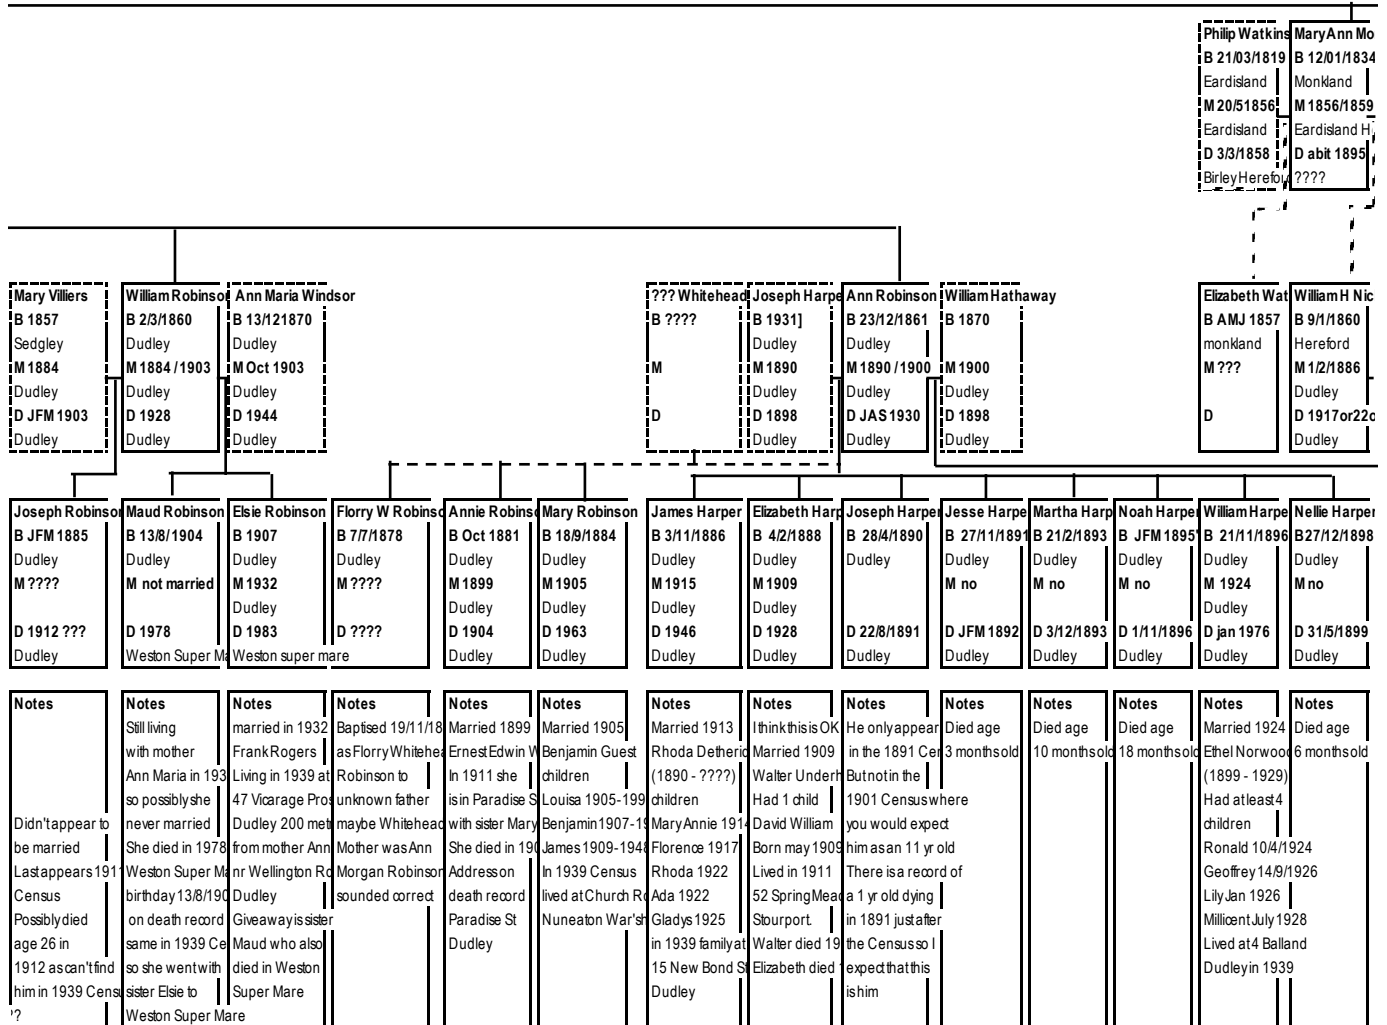

Parents of Mary Ann Hickin

William Hickin

Eliza Ashley

Parents of Samuel Davis

Samuel Davis

Mary Clayton

Hannah Bradford B AMJ 1842 Dudley M JFM 1859 Dudley D JAS 1861 Dudley	William Morgan Bap 6/1/1939 Monkland M 1859 + 30/08/1861 Dudley D 21/08/1924 Dudley	Eliza Large B 26/03/1844 Woodside Woest M 30/08/1862 Dudley D JAS 1921 Dudley
--	--	--