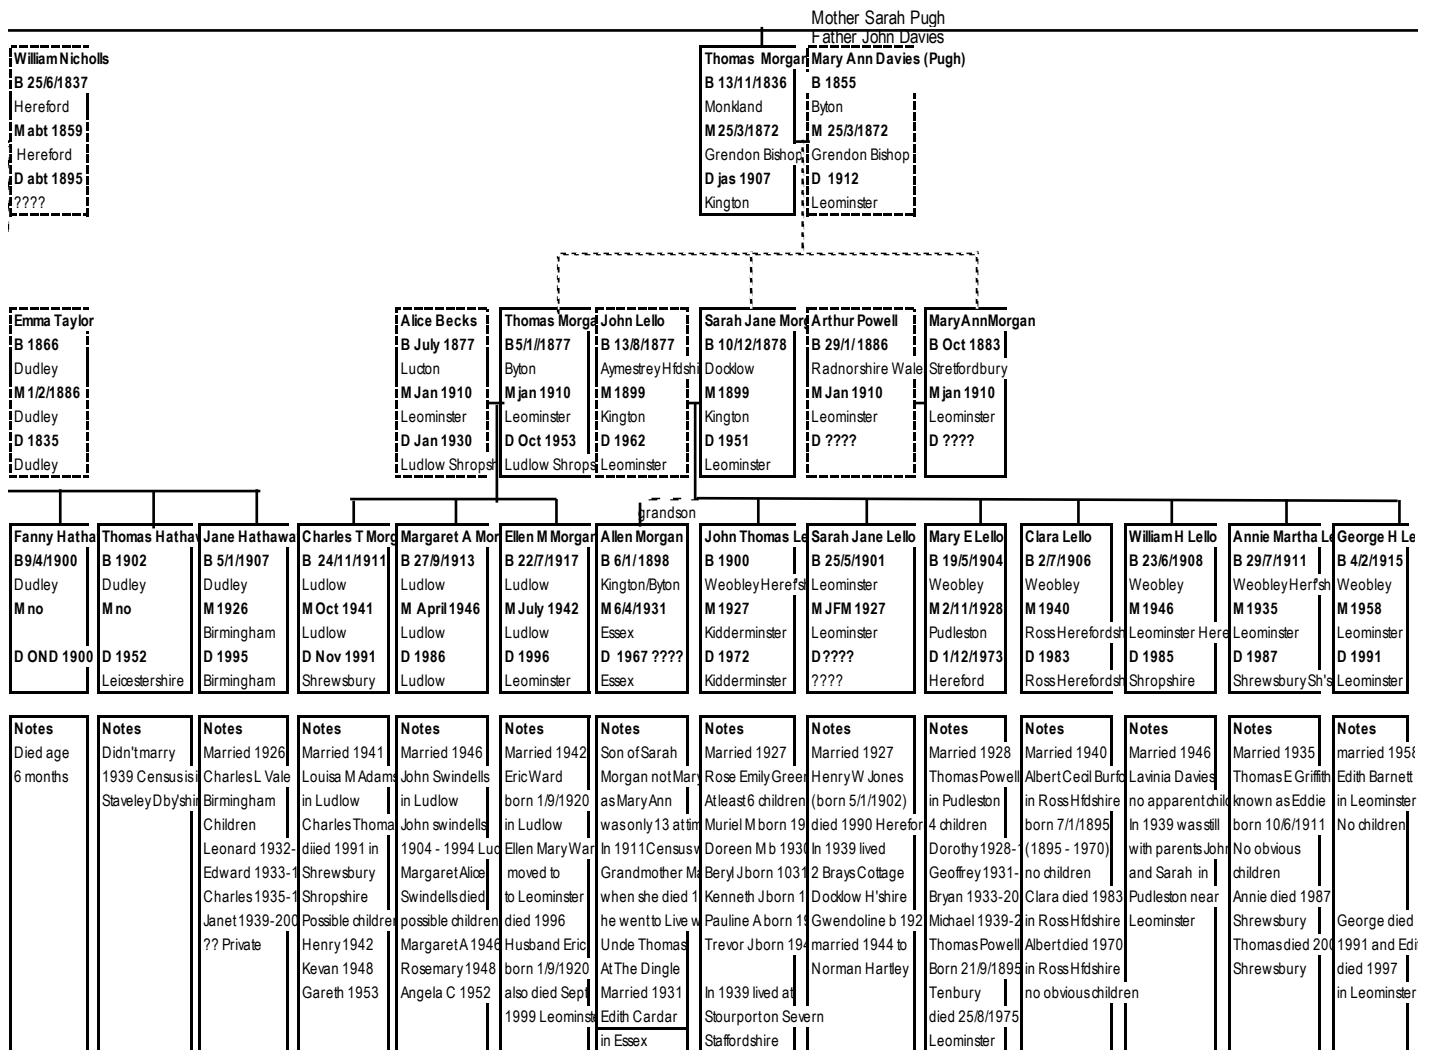

Parents of Mary Ann Hickin

William Hickin

Eliza Ashley

Parents of Samuel Davis

Samuel Davis

Mary Clayton

Hannah Bradford B AMJ 1842 Dudley M JFM 1859 Dudley D JAS 1861 Dudley	William Morgan Bap 6/1/1939 Monkland M 1859 + 30/08/1861 Dudley D 21/08/1924 Dudley	Eliza Large B 26/03/1844 Woodside Woest M 30/08/1862 Dudley D JAS 1921 Dudley
--	--	--