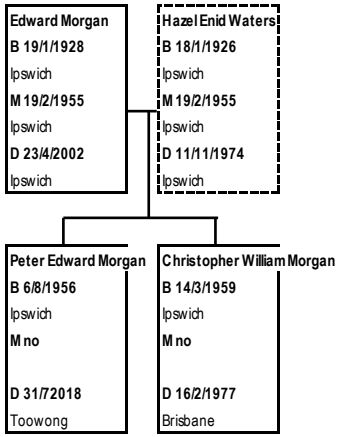

Mary Ann Morgan B Jan 1859 Dudley M 1879 Dudley D OND 1935 Dudley	Thomas Cook Clark B 1855 Lincoln M 1879 Dudley D 30/9/1936 Birmingham	Ann Morgan B 1860 Dudley D JAS 1861 Dudley
--	--	---

Christiana Morgan B 18/1/1863 Dudley M 4/06/1882 Dudley D 1943 Dudley	Joseph Shakespeare B April 1857 Dudley M 4/06/1882 Dudley D 1916 Birmingham
--	--

John Thomas Clark B 1881 Dudley M No D 1892 Dudley	Alfred Ernest Clark B 18/7/1883 Dudley M No D 1856 Minneapolis USA	Sydney H Clark B 18/8/1885 Dudley M 1919 Dudley D 9/5/1952 Birmingham	William Henry Clark B 1888 Pensnett M D 3/7/1917 France WW1	Frederick C Clark B 1890 Pensnett M 1918 Dorset D 1935 Dudley	Job Shakespeare B 1883 Dudley M 1907/1921 Stapelford Dudley	Louisa Shakespeare B Jan 1885 Dudley M ???? D ????	Lily Shakespeare B 24/10/1886 Dudley M 1907 Dudley D 1953 Dudley	William Shakespeare B 1889 Dudley D 23/12/1916 Dudley	George Shakespeare B 6/1/1981 Dudley M 1915 Shardlow D 1949 Weston super M	Eliza Shakespeare B 1893 Dudley M 1912 Shardlow Derby D 3/2/1987 Derbyshire	Edward Shakespeare B 15/4/1896 Dudley M 1918 Dudley D 10/1/1956 Minnesota USA	Harold Shakespeare B 9/4/1898 Dudley M 1923 Dudley D 14/2/1954 Cannock
--	--	--	---	--	---	---	---	--	---	--	--	---

Samara Grace Love B 22/10/2014 Buderim

Morgan Edwards B 1/12/2000 Toowoomba

Ainsley Edwards B 14/3/2004 Toowoomba
--

organ