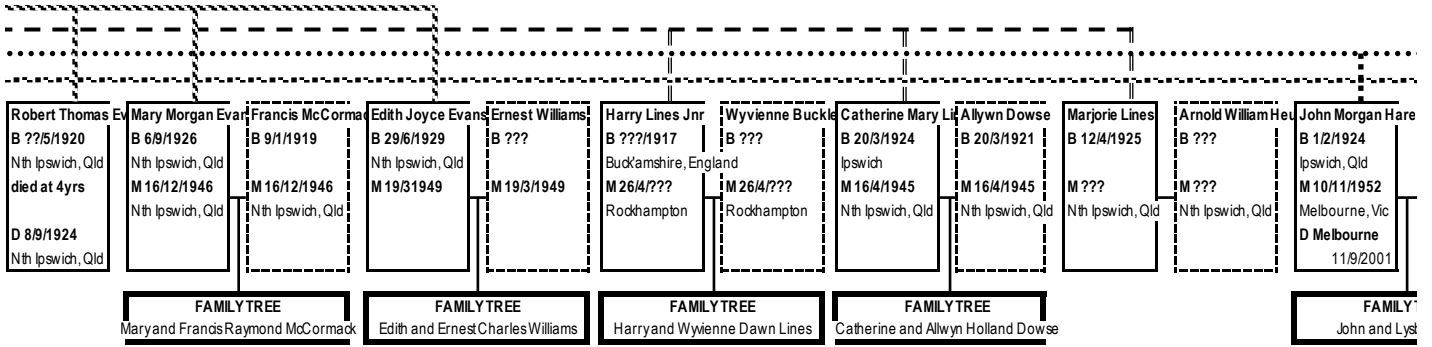

FAMILY TREE
Maurice and Ivy Morgan

FAMILY TREE
Raymond and Lesley Morgan

FAMILY TREE
Bill and Ethel Evans