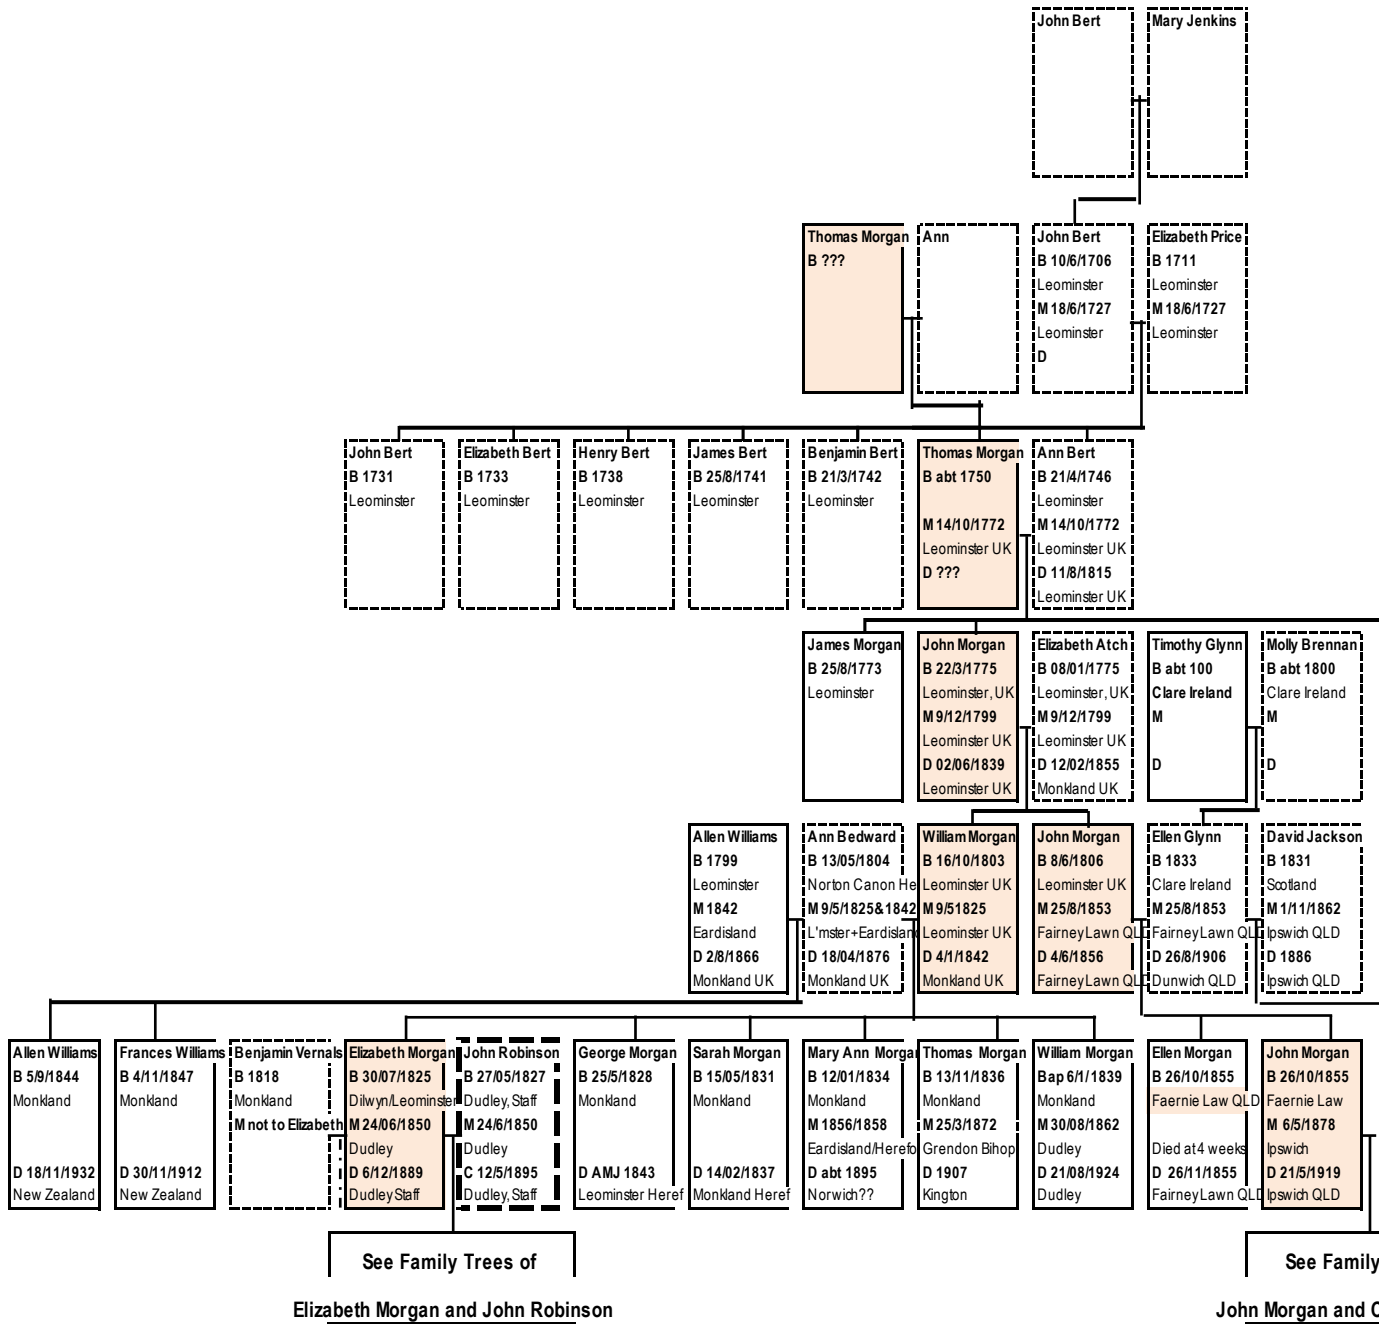

The MORGAN

FAMILY TREE

SUMMARY OF THE MORGAN FAMILY ANCESTRAL TREE

Elizabeth Morgan B 25/2/1779 Leominster UK	Sarah Morgan B 20/7/1783 Leominster UK	Catherine Morgan B 27/8/1785 Leominster UK
---	---	---