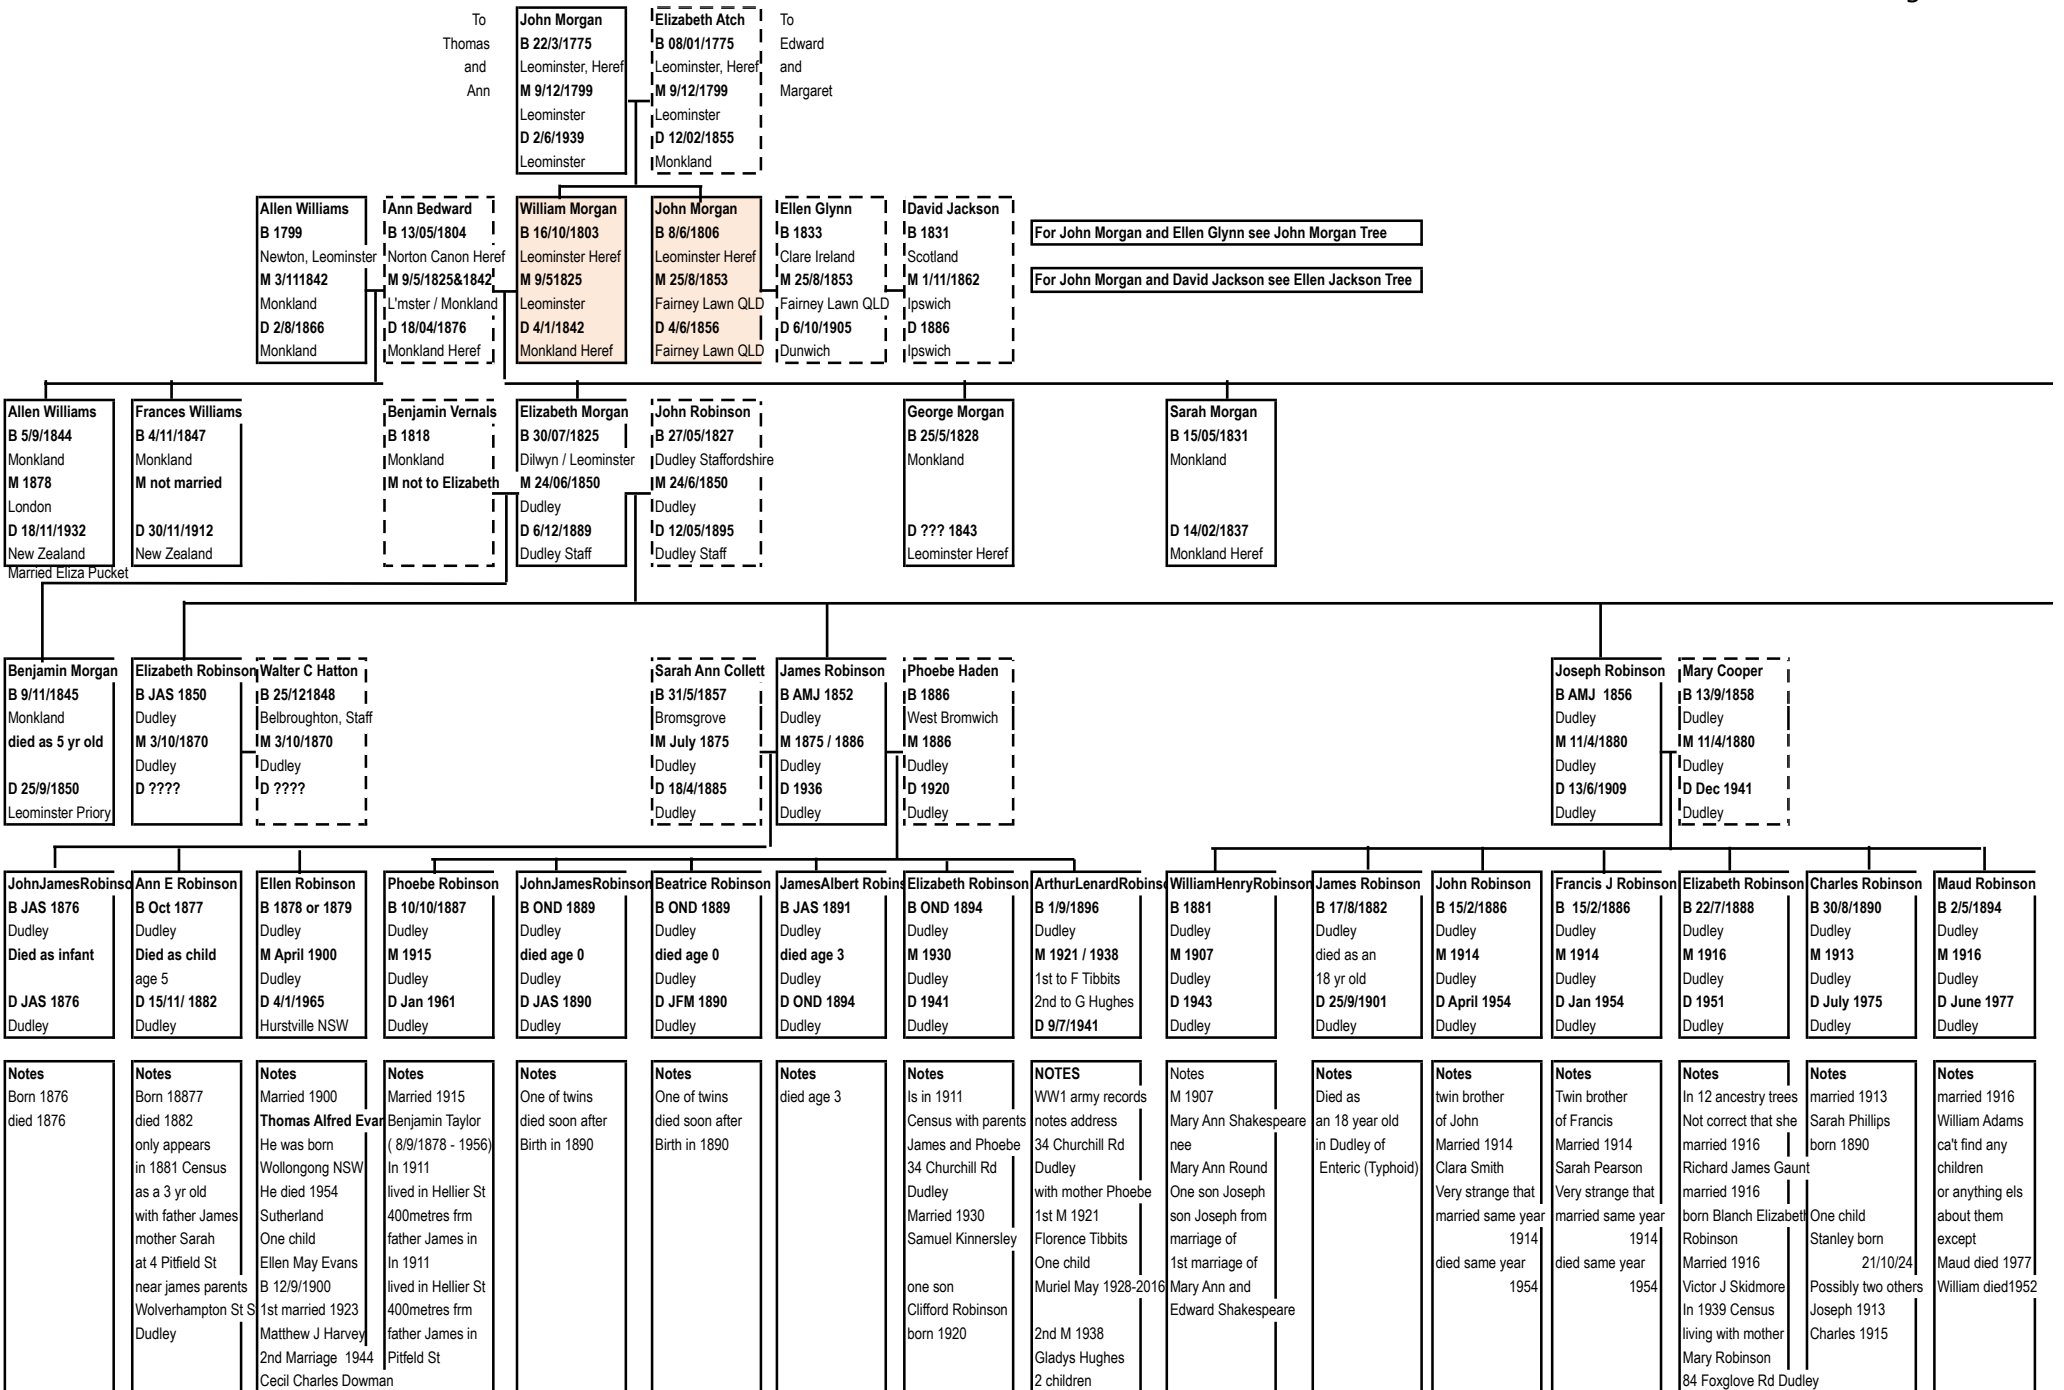

SUMMARY OF THE MORGAN FAMILY ANCESTRAL TREE

For John Morgan and Ellen Glynn see John Morgan Tree

For John Morgan and David Jackson see Ellen Jackson Tree

Notes
Born 1876
died 1876

Notes
Born 1887
died 1882
only appears
in 1881 Census
as a 3 yr old
with father James
mother Sarah
at 4 Pitfield St
near James parents
Wolverhampton St S
Dudley

Notes
Married 1900
Thomas Alfred Evans
He was born
Wollongong NSW
He died 1954
Sutherland
One child
Ellen May Evans
B 12/9/1900
1st married 1923
Matthew J Harvey
2nd Marriage 1944
Cecil Charles Dowman

NOTES
WW1 army records
notes address
34 Churchill Rd
Dudley
with mother Phoebe
1st M 1921
Florence Tibbits
One child
Muriel May 1928-2016
2nd M 1938
Gladys Hughes
2 children

Notes
M 1907
Mary Ann Shakespeare
nee
Mary Ann Round
One son Joseph
son Joseph from
marriage of
1st marriage of
Mary Ann and
Edward Shakespeare