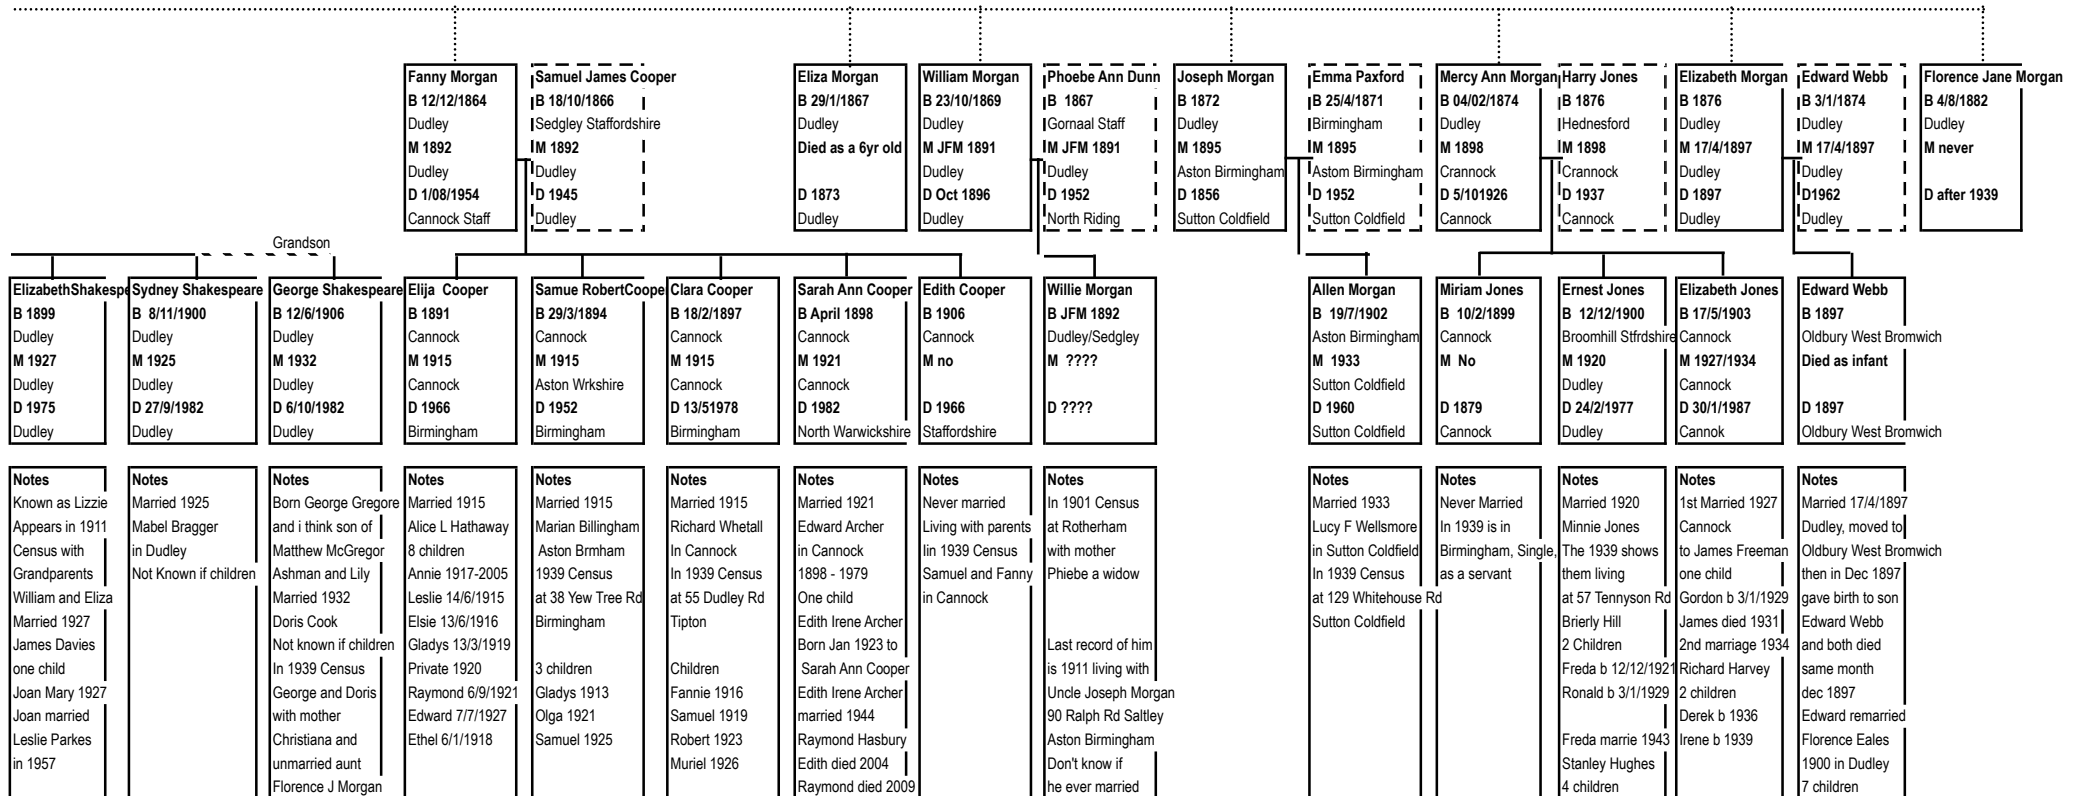

Parents of Mary Ann Hickin

William Hickin
Eliza Ashley

Parents of Samuel Davis

Samuel Davis
Mary Clayton

NOTES

Familysearch IGC records show marriage Joseph Robinson to Marth Benson
 And Children born to Joseph and Martha
 Martha Robinson dies in 1765 (death record states wife of Joseph Robinson)

Information comes from Will of Joseph Robinson where he mentions Daughter Ann, som in law William Banister
 Sons John and James (but not Joseph) and Grand children Elizabeth Robinson and Joseph Southall Robinson
from familysearch
 Joseph married Ann Woodall (her mother is Mary) and their first child is called Ann
 Joseph's wife thereafter called mary
 Death of Mary Robinson age 77 in 1814 states birth in 1837 (NOTE Ann woodall born 1737)