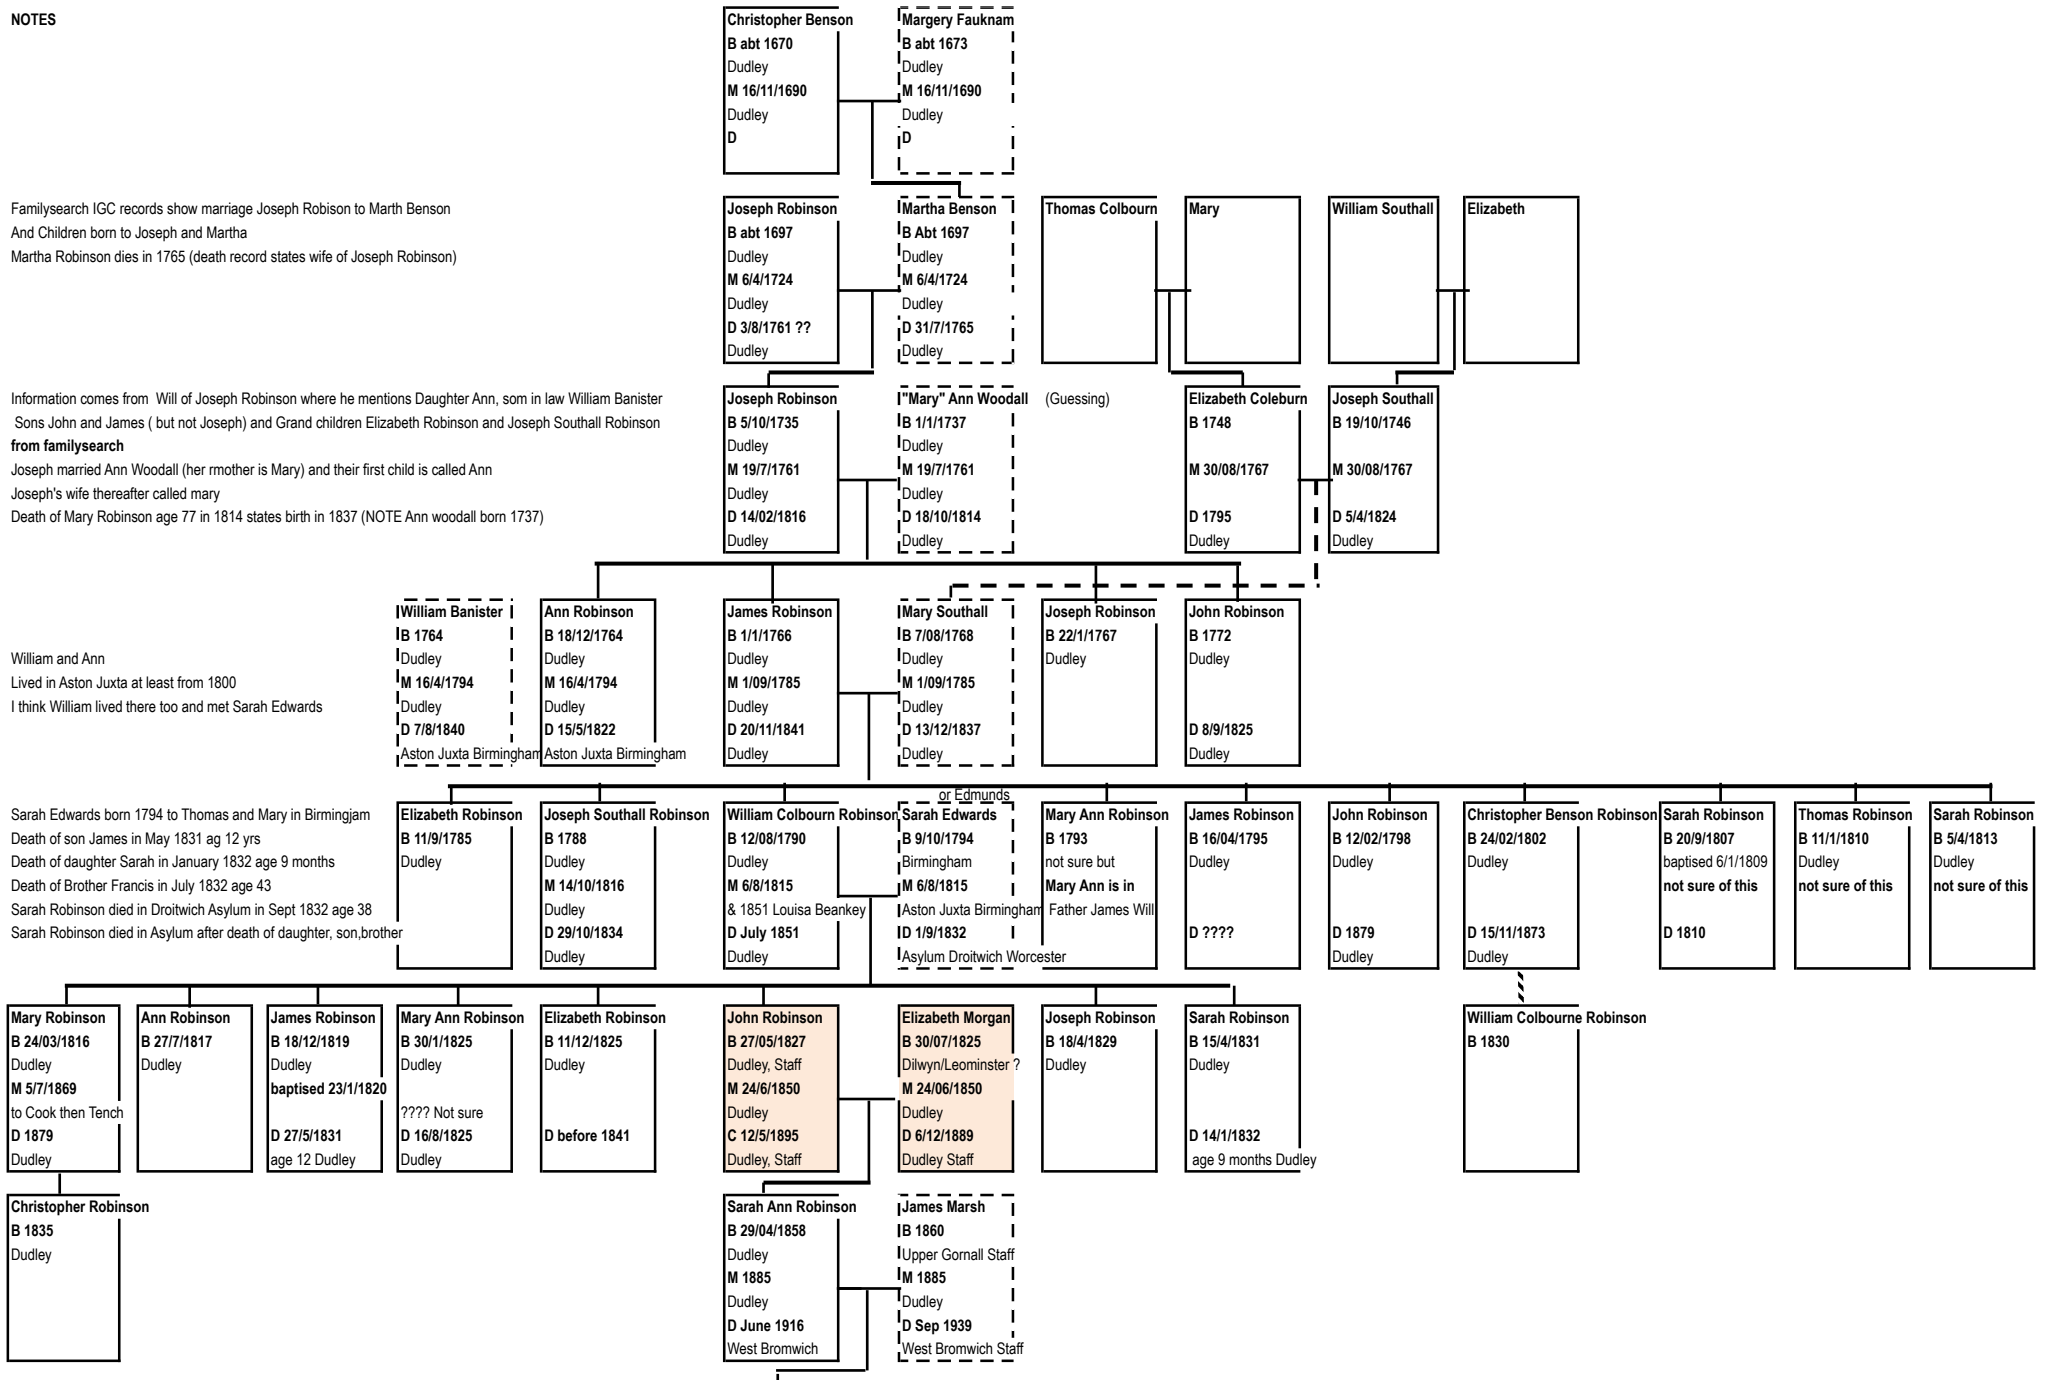

NOTES

Familysearch IGC records show marriage Joseph Robinson to Marth Benson
And Children born to Joseph and Martha
Martha Robinson dies in 1765 (death record states wife of Joseph Robinson)

Information comes from Will of Joseph Robinson where he mentions Daughter Ann, som in law William Banister
Sons John and James (but not Joseph) and Grand children Elizabeth Robinson and Joseph Southall Robinson
from familysearch
Joseph married Ann Woodall (her mother is Mary) and their first child is called Ann
Joseph's wife thereafter called mary
Death of Mary Robinson age 77 in 1814 states birth in 1837 (NOTE Ann woodall born 1737)

William and Ann
Lived in Aston Juxta at least from 1800
I think William lived there too and met Sarah Edwards

Sarah Edwards born 1794 to Thomas and Mary in Birmingham
Death of son James in May 1831 ag 12 yrs
Death of daughter Sarah in January 1832 age 9 months
Death of Brother Francis in July 1832 age 43
Sarah Robinson died in Droitwich Asylum in Sept 1832 age 38
Sarah Robinson died in Asylum after death of daughter, son,brother