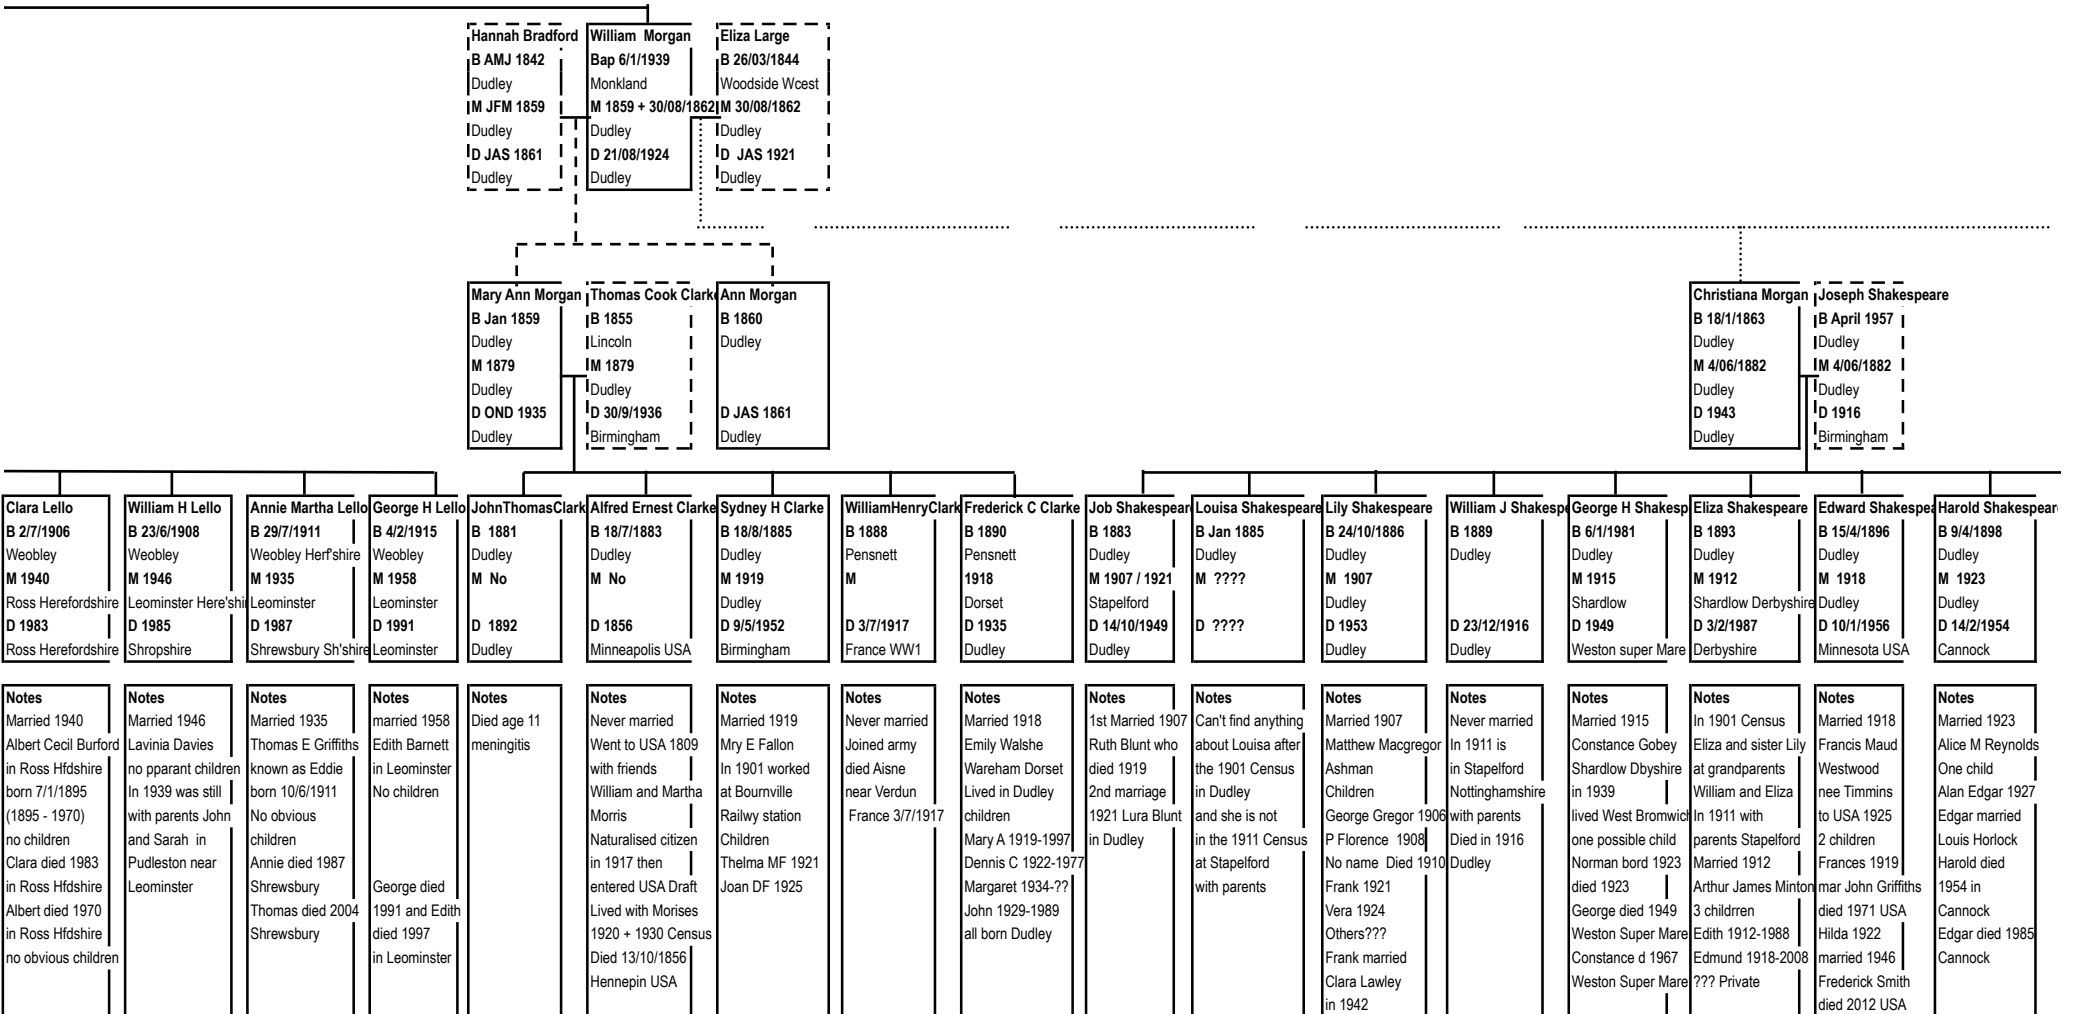

Parents of Mary Ann Hickin

William Hickin
Eliza Ashley

Parents of Samuel Davis

Samuel Davis
Mary Clayton

NOTES

Familysearch IGC records show marriage Joseph Robinson to Marth Benson
 And Children born to Joseph and Martha
 Martha Robinson dies in 1765 (death record states wife of Joseph Robinson)