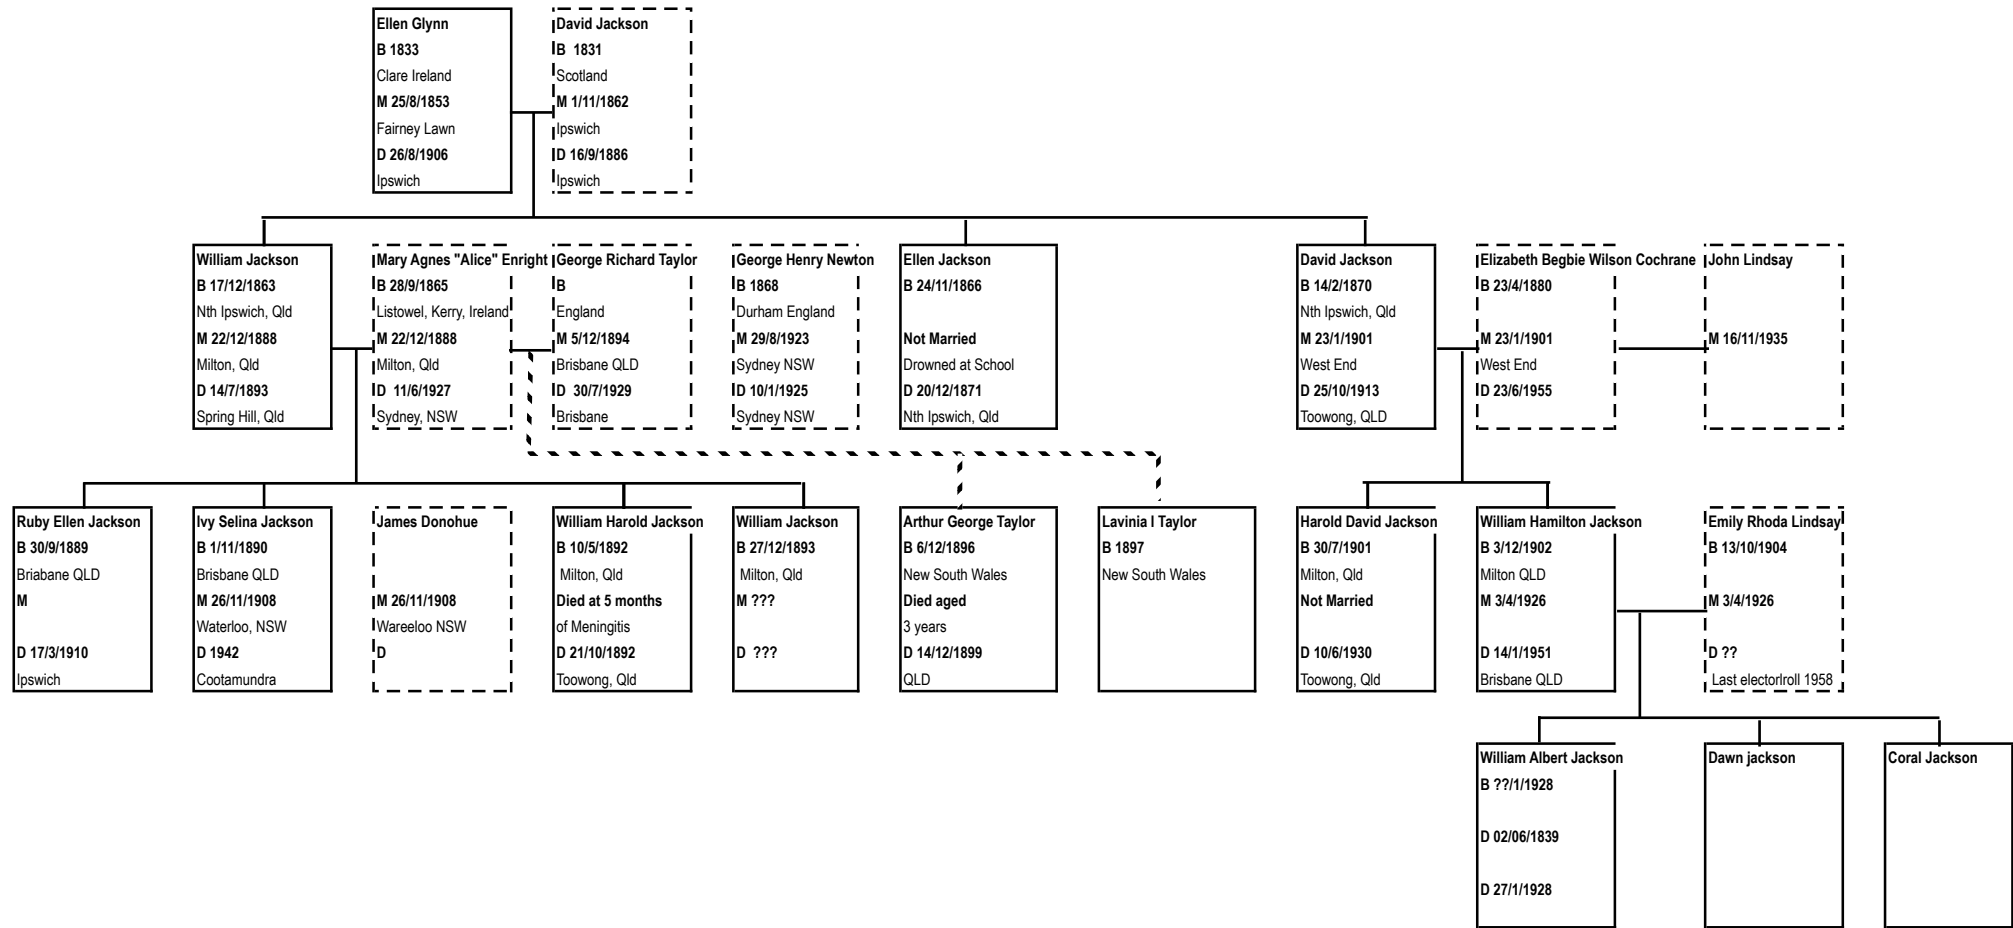

Information comes from Will of Joseph Robinson where he mentions Daughter Ann, som in law William Banister
 Sons John and James (but not Joseph) and Grand children Elizabeth Robinson and Joseph Southall Robinson
from familysearch
 Joseph married Ann Woodall (her mother is Mary) and their first child is called Ann
 Joseph's wife thereafter called mary
 Death of Mary Robinson age 77 in 1814 states birth in 1837 (NOTE Ann woodall born 1737)

William and Ann
 Lived in Aston Juxta at least from 1800
 I think William lived there too and met Sarah Edwards

Sarah Edwards born 1794 to Thomas and Mary in Birmingham
 Death of son James in May 1831 ag 12 yrs
 Death of daughter Sarah in January 1832 age 9 months
 Death of Brother Francis in July 1832 age 43
 Sarah Robinson died in Droitwich Asylum in Sept 1832 age 38
 Sarah Robinson died in Asylum after death of daughter, son,brother