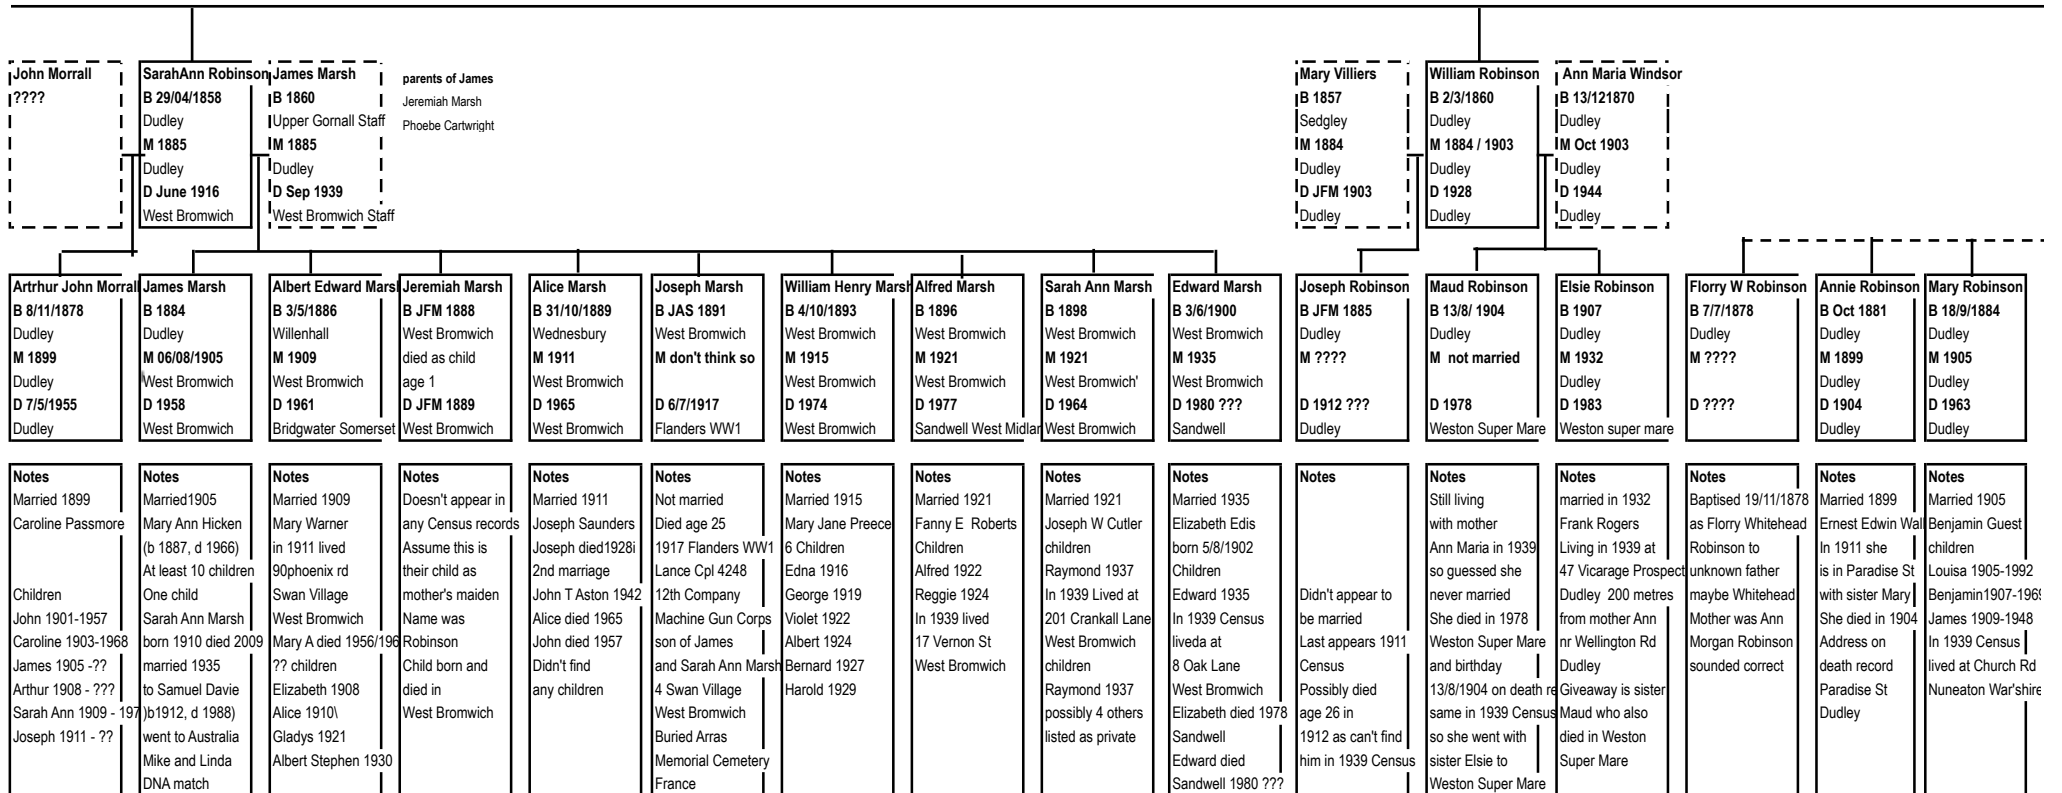

Notes
In 12 ancestry trees
Not correct that she
married 1916
Richard James Gaunt
married 1916
born Blanch Elizabeth
Robinson
Married 1916
Victor J Skidmore
In 1939 Census
living with mother
Mary Robinson
84 Foxglove Rd Dudley

Parents of Mary Ann Hickin

William Hickin
Eliza Ashley

Parents of Samuel Davis

Samuel Davis
Mary Clayton

NOTES

Familysearch IGC records show marriage Joseph Robinson to Marth Benson
 And Children born to Joseph and Martha
 Martha Robinson dies in 1765 (death record states wife of Joseph Robinson)

Information comes from Will of Joseph Robinson where he mentions Daughter Ann, som in law William Banister
 Sons John and James (but not Joseph) and Grand children Elizabeth Robinson and Joseph Southall Robinson
from familysearch
 Joseph married Ann Woodall (her mother is Mary) and their first child is called Ann
 Joseph's wife thereafter called mary
 Death of Mary Robinson age 77 in 1814 states birth in 1837 (NOTE Ann woodall born 1737)