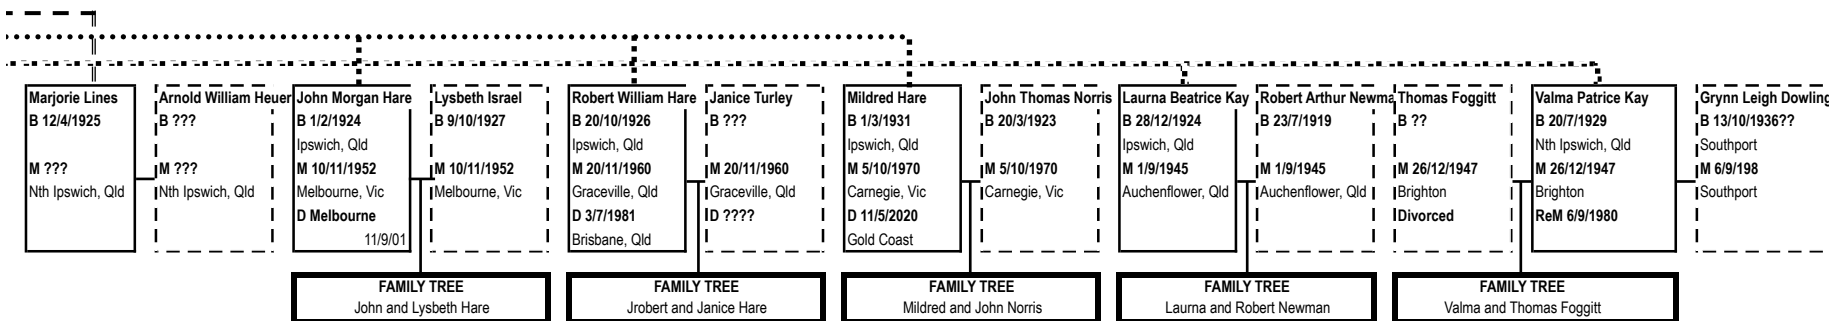

Information comes from Will of Joseph Robinson where he mentions Daughter Ann, som in law William Banister
 Sons John and James (but not Joseph) and Grand children Elizabeth Robinson and Joseph Southall Robinson
from familysearch
 Joseph married Ann Woodall (her mother is Mary) and their first child is called Ann
 Joseph's wife thereafter called mary
 Death of Mary Robinson age 77 in 1814 states birth in 1837 (NOTE Ann woodall born 1737)

William and Ann
 Lived in Aston Juxta at least from 1800
 I think William lived there too and met Sarah Edwards

Sarah Edwards born 1794 to Thomas and Mary in Birmingham
 Death of son James in May 1831 ag 12 yrs
 Death of daughter Sarah in January 1832 age 9 months
 Death of Brother Francis in July 1832 age 43
 Sarah Robinson died in Droitwich Asylum in Sept 1832 age 38
 Sarah Robinson died in Asylum after death of daughter, son,brother