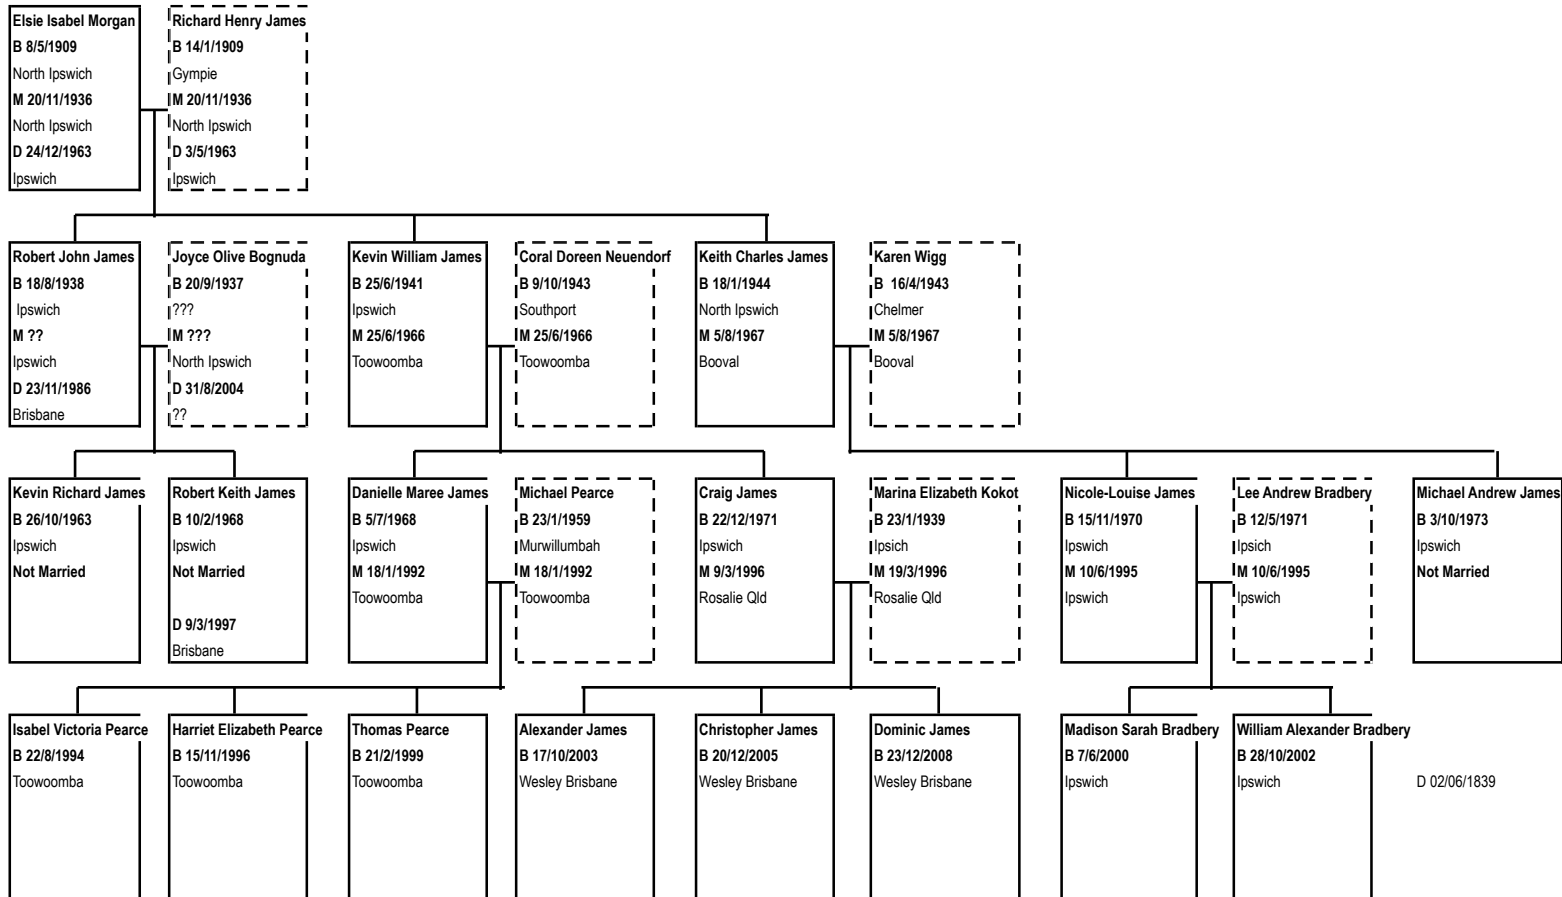

William and Ann
 Lived in Aston Juxta at least from 1800
 I think William lived there too and met Sarah Edwards

Sarah Edwards born 1794 to Thomas and Mary in Birmingham
 Death of son James in May 1831 ag 12 yrs
 Death of daughter Sarah in January 1832 age 9 months
 Death of Brother Francis in July 1832 age 43
 Sarah Robinson died in Droitwich Asylum in Sept 1832 age 38
 Sarah Robinson died in Asylum after death of daughter, son,brother