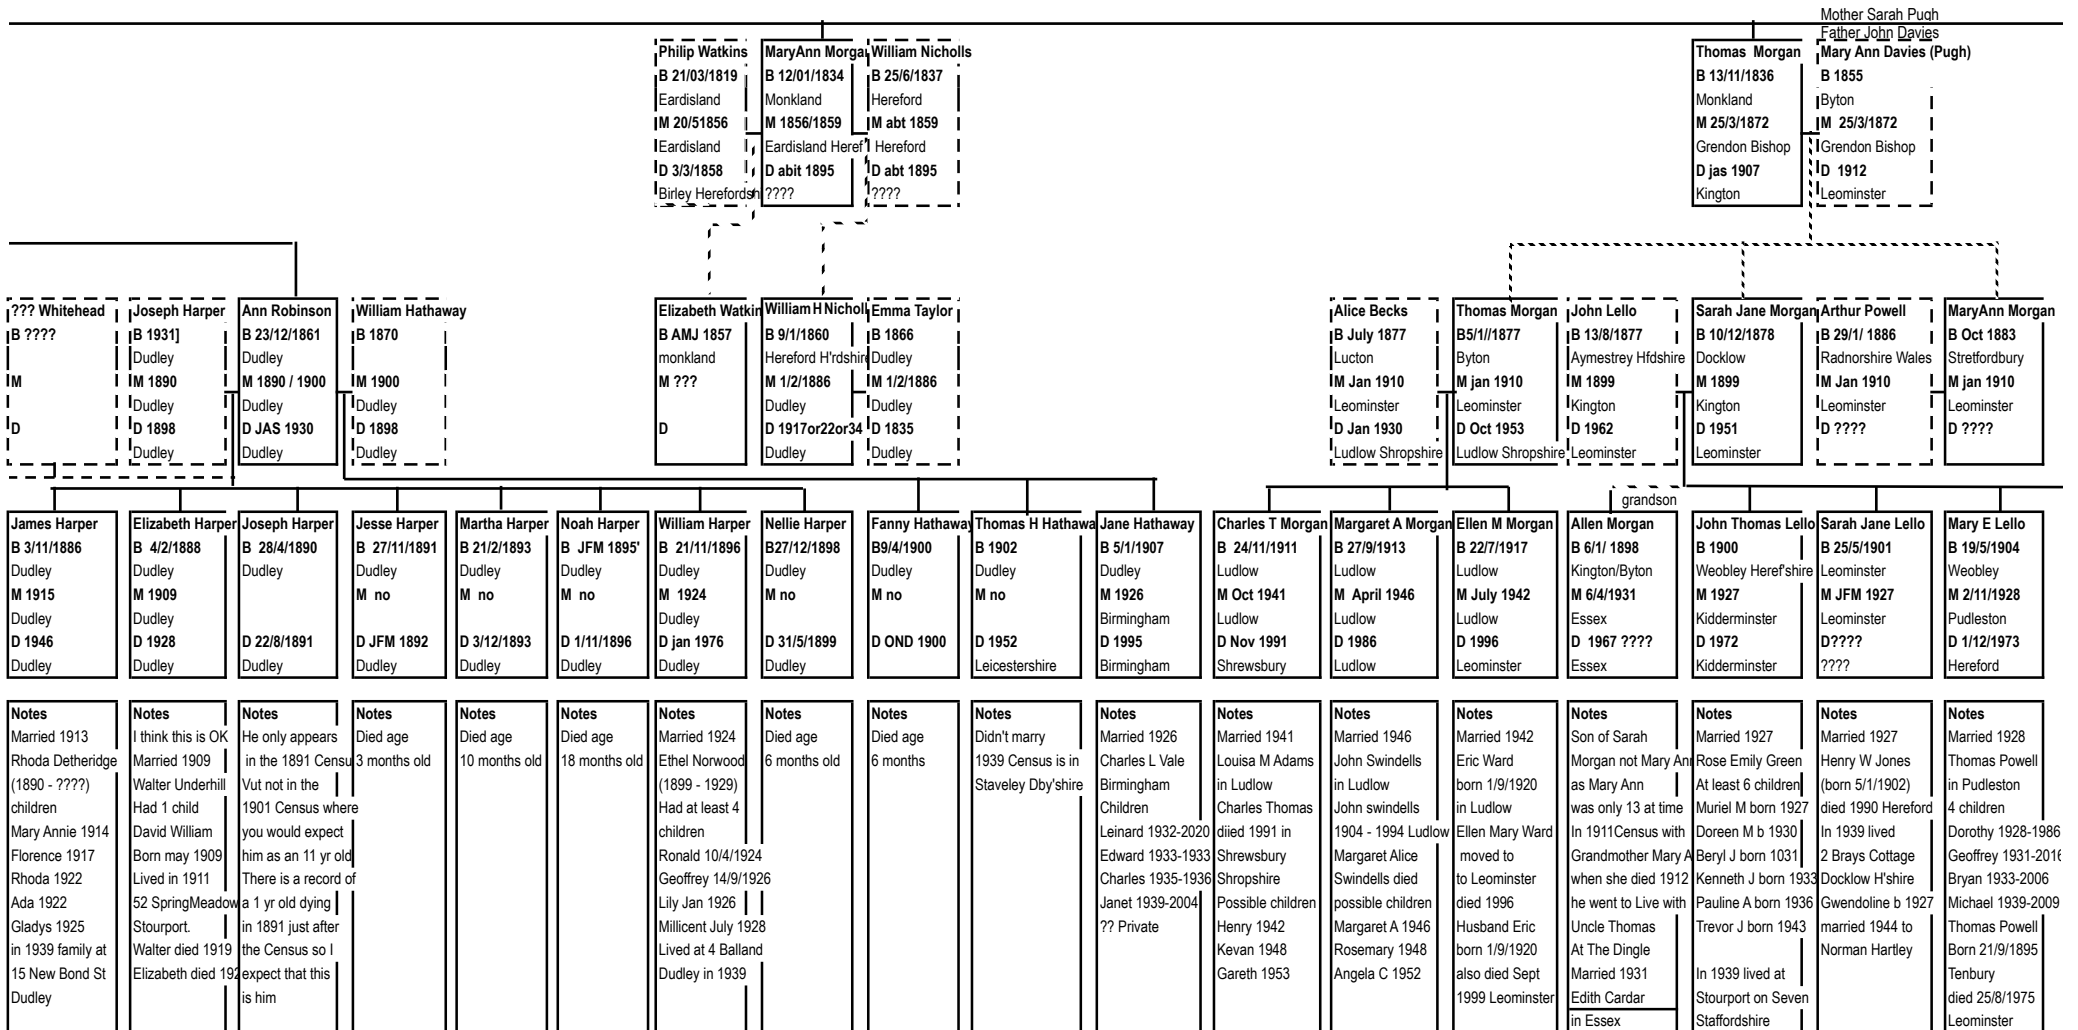

Parents of Mary Ann Hickin

William Hickin
Eliza Ashley

Parents of Samuel Davis

Samuel Davis
Mary Clayton

NOTES

Familysearch IGC records show marriage Joseph Robinson to Marth Benson
 And Children born to Joseph and Martha
 Martha Robinson dies in 1765 (death record states wife of Joseph Robinson)