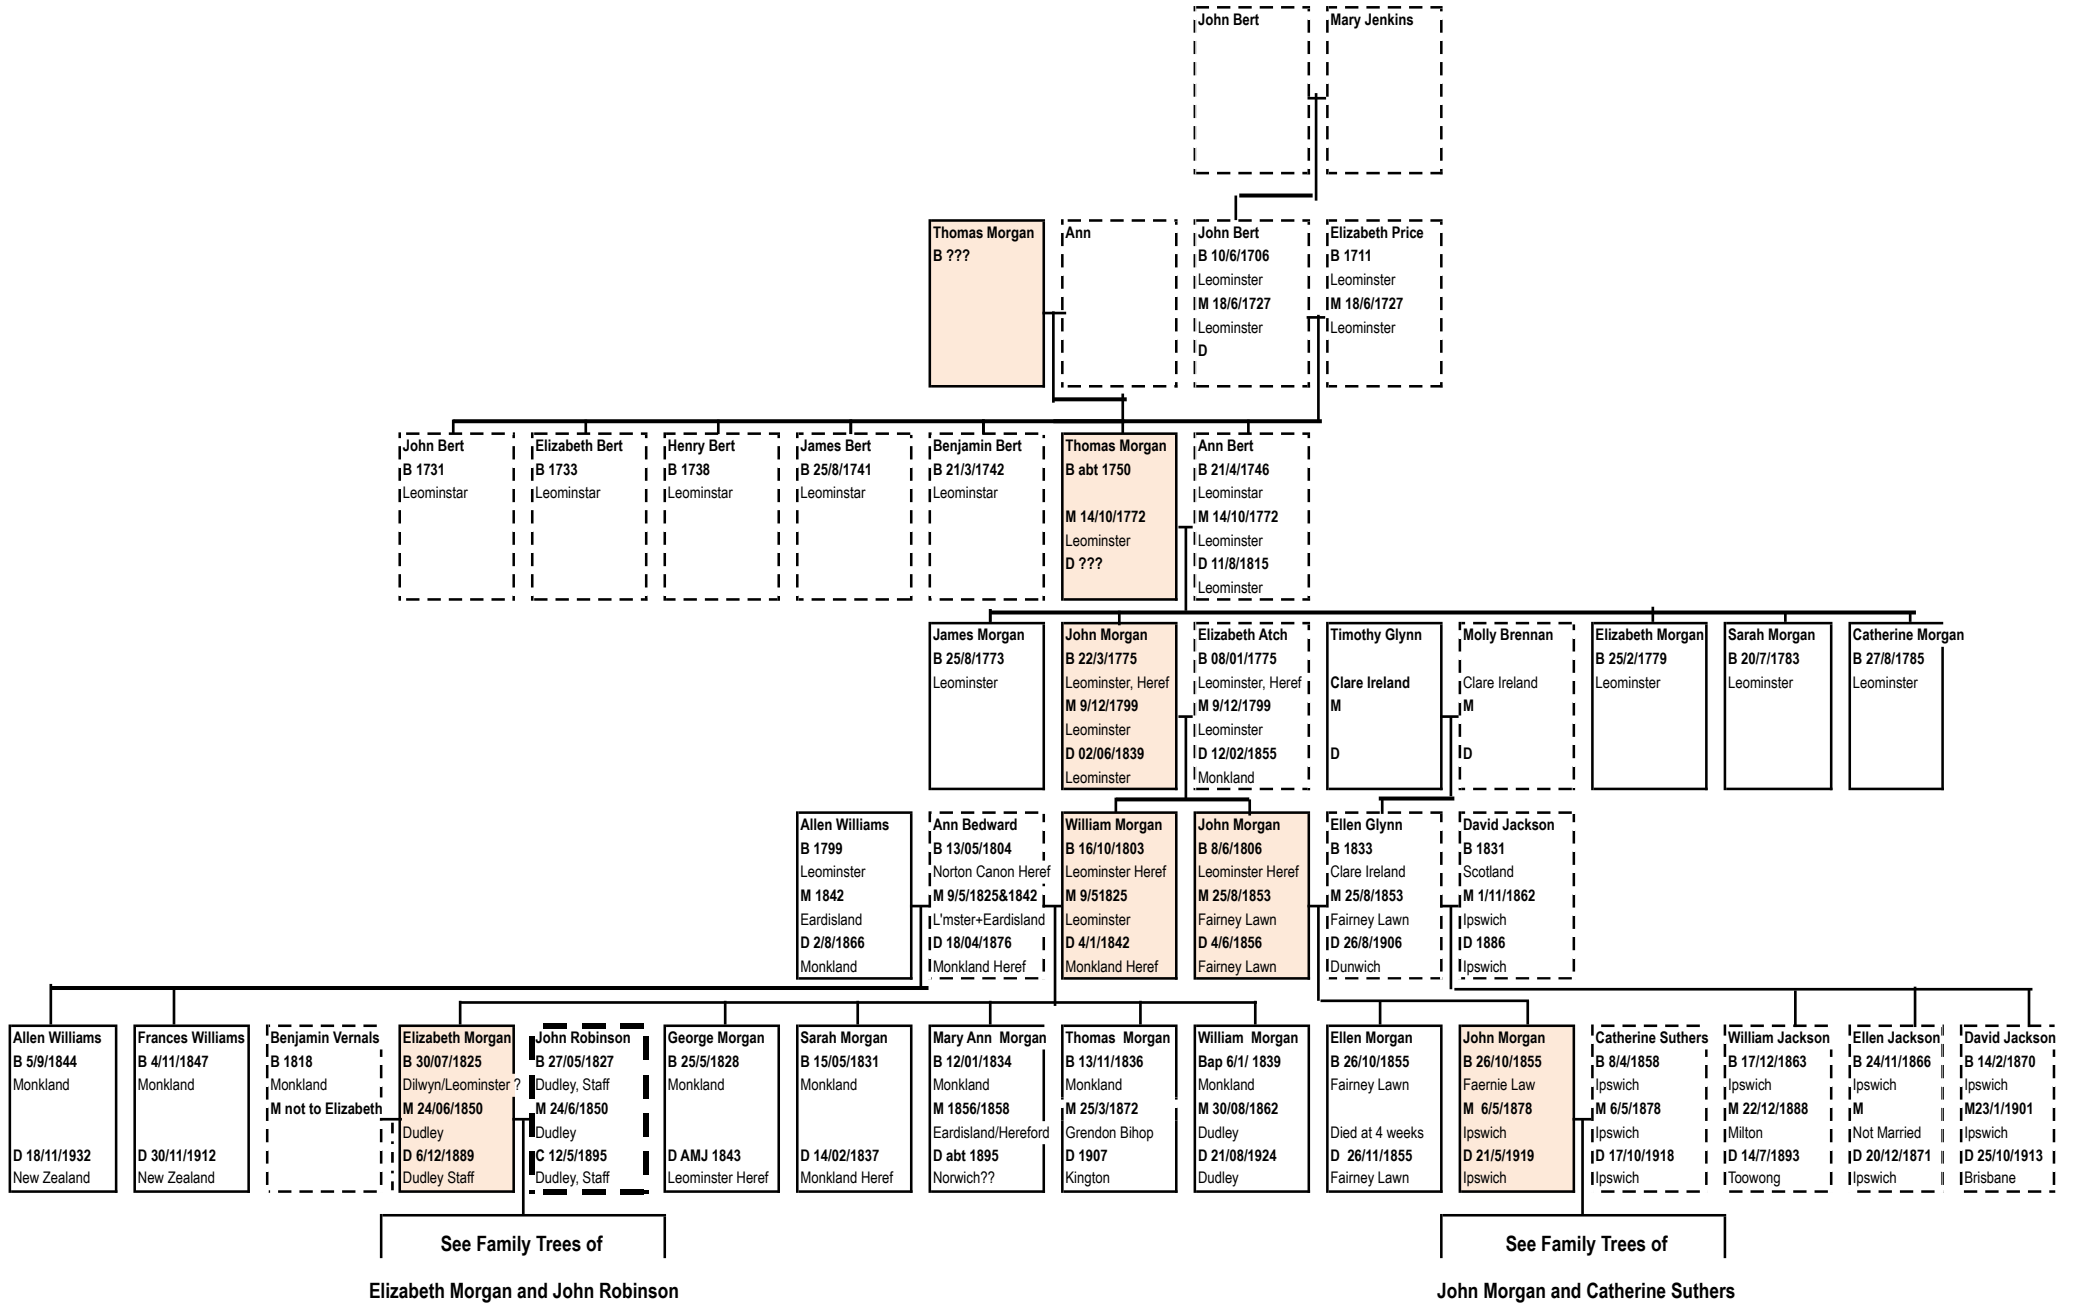

SUMMARY OF THE MORGAN FAMILY ANCESTRAL TREE

For John Morgan and Ellen Glynn see John Morgan Tree

For John Morgan and David Jackson see Ellen Jackson Tree

Notes
Born 1876
died 1876

Notes
Born 1887
died 1882
only appears
in 1881 Census
as a 3 yr old
with father James
mother Sarah
at 4 Pitfield St
near James parents
Wolverhampton St S
Dudley

Notes
Married 1900
Thomas Alfred Evans
He was born
Wollongong NSW
He died 1954
Sutherland
One child
Ellen May Evans
B 12/9/1900
1st married 1923
Matthew J Harvey
2nd Marriage 1944
Cecil Charles Dowman

Notes
Married 1915
Benjamin Taylor
(8/9/1878 - 1956)
In 1911
lived in Hellier St
400metres frm
father James in
In 1911
lived in Hellier St
400metres frm
father James in
Pitfield St

Notes
One of twins
died soon after
Birth in 1890

NOTES
WW1 army records
notes address
34 Churchill Rd
Dudley
with mother Phoebe
1st M 1921
Florence Tibbits
One child
Muriel May 1928-2016
2nd M 1938
Gladys Hughes
2 children

Notes
M 1907
Mary Ann Shakespeare
nee
Mary Ann Round
One son Joseph
son Joseph from
marriage of
1st marriage of
Mary Ann and
Edward Shakespeare